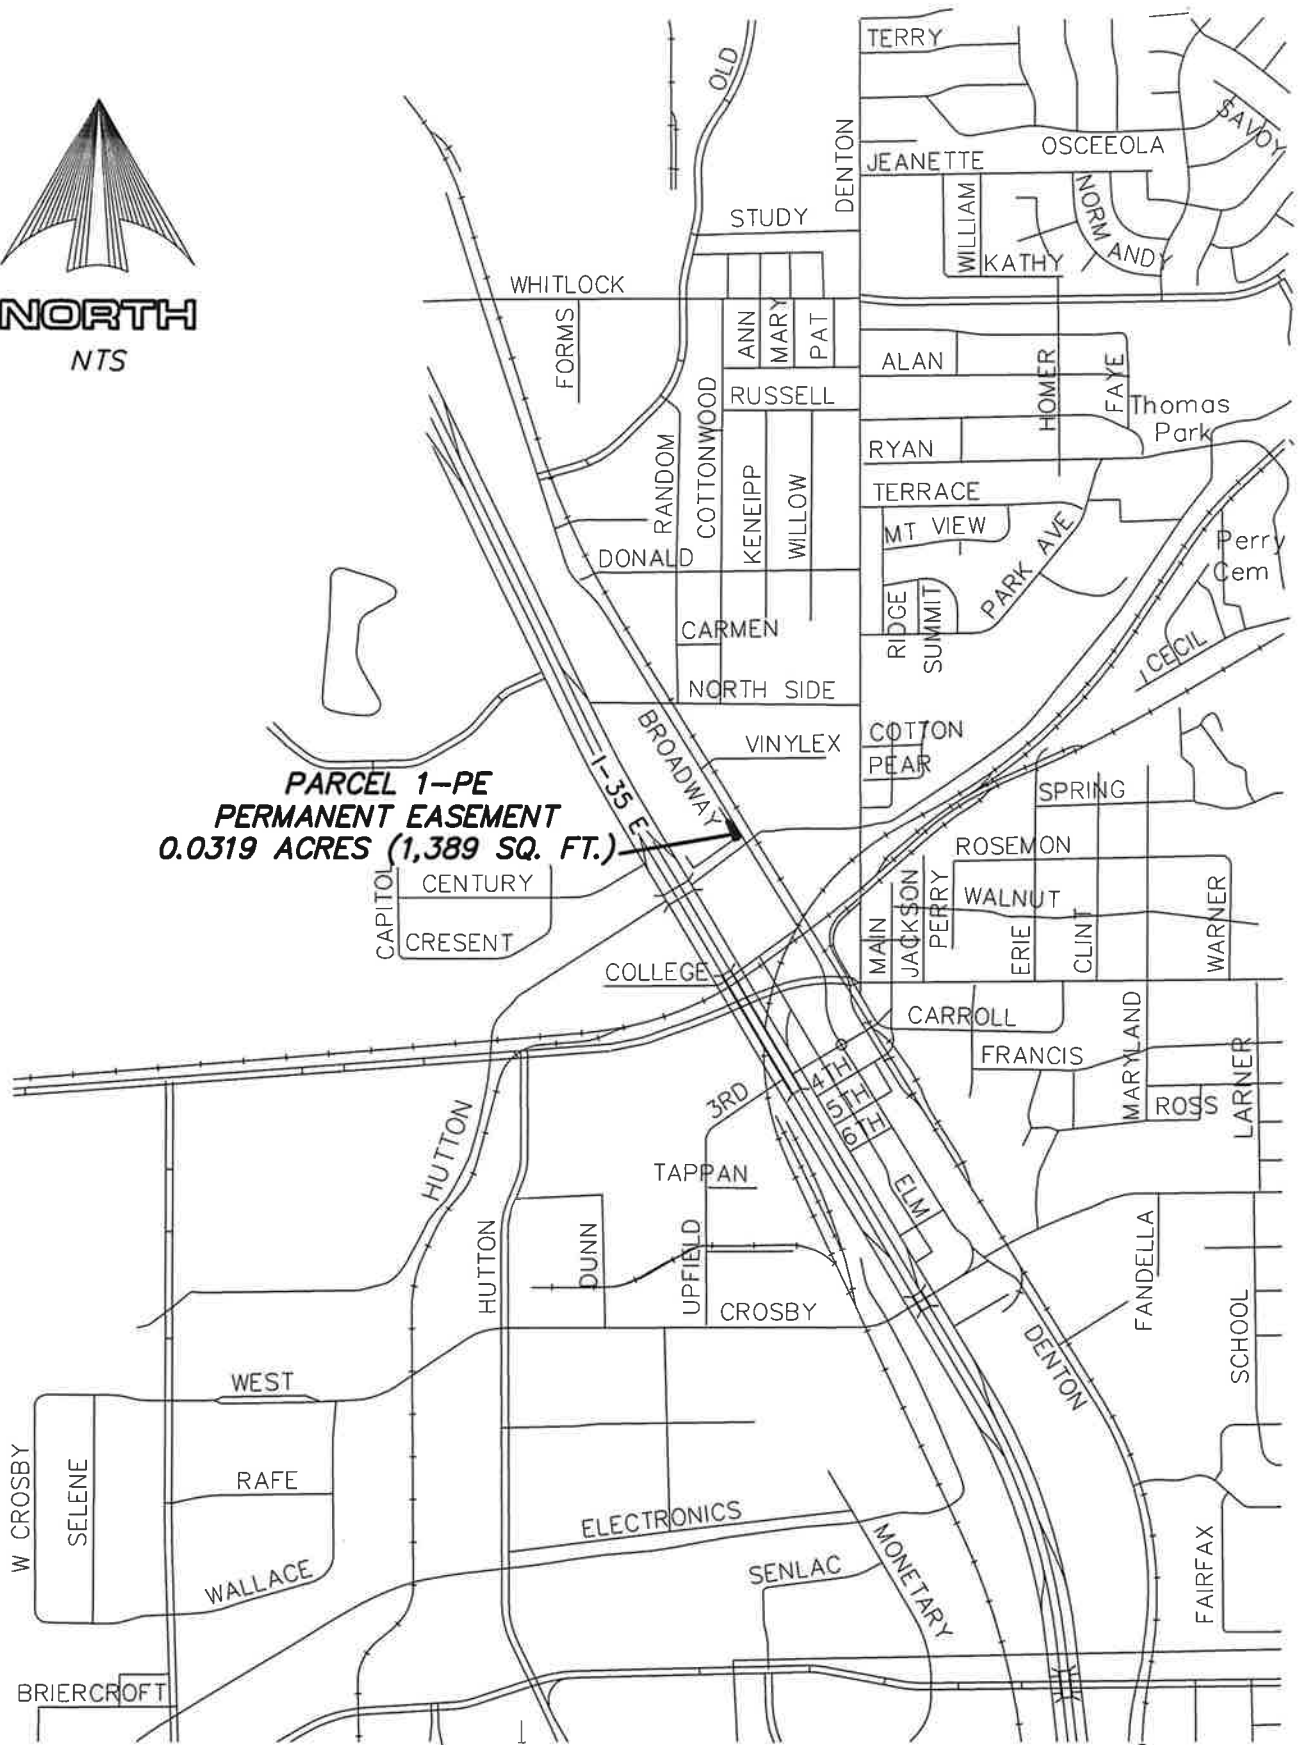

**PARCEL 1-PE
PERMANENT EASEMENT
0.0319 ACRES (1,389 SQ. FT.)**

SUBJECT: ■