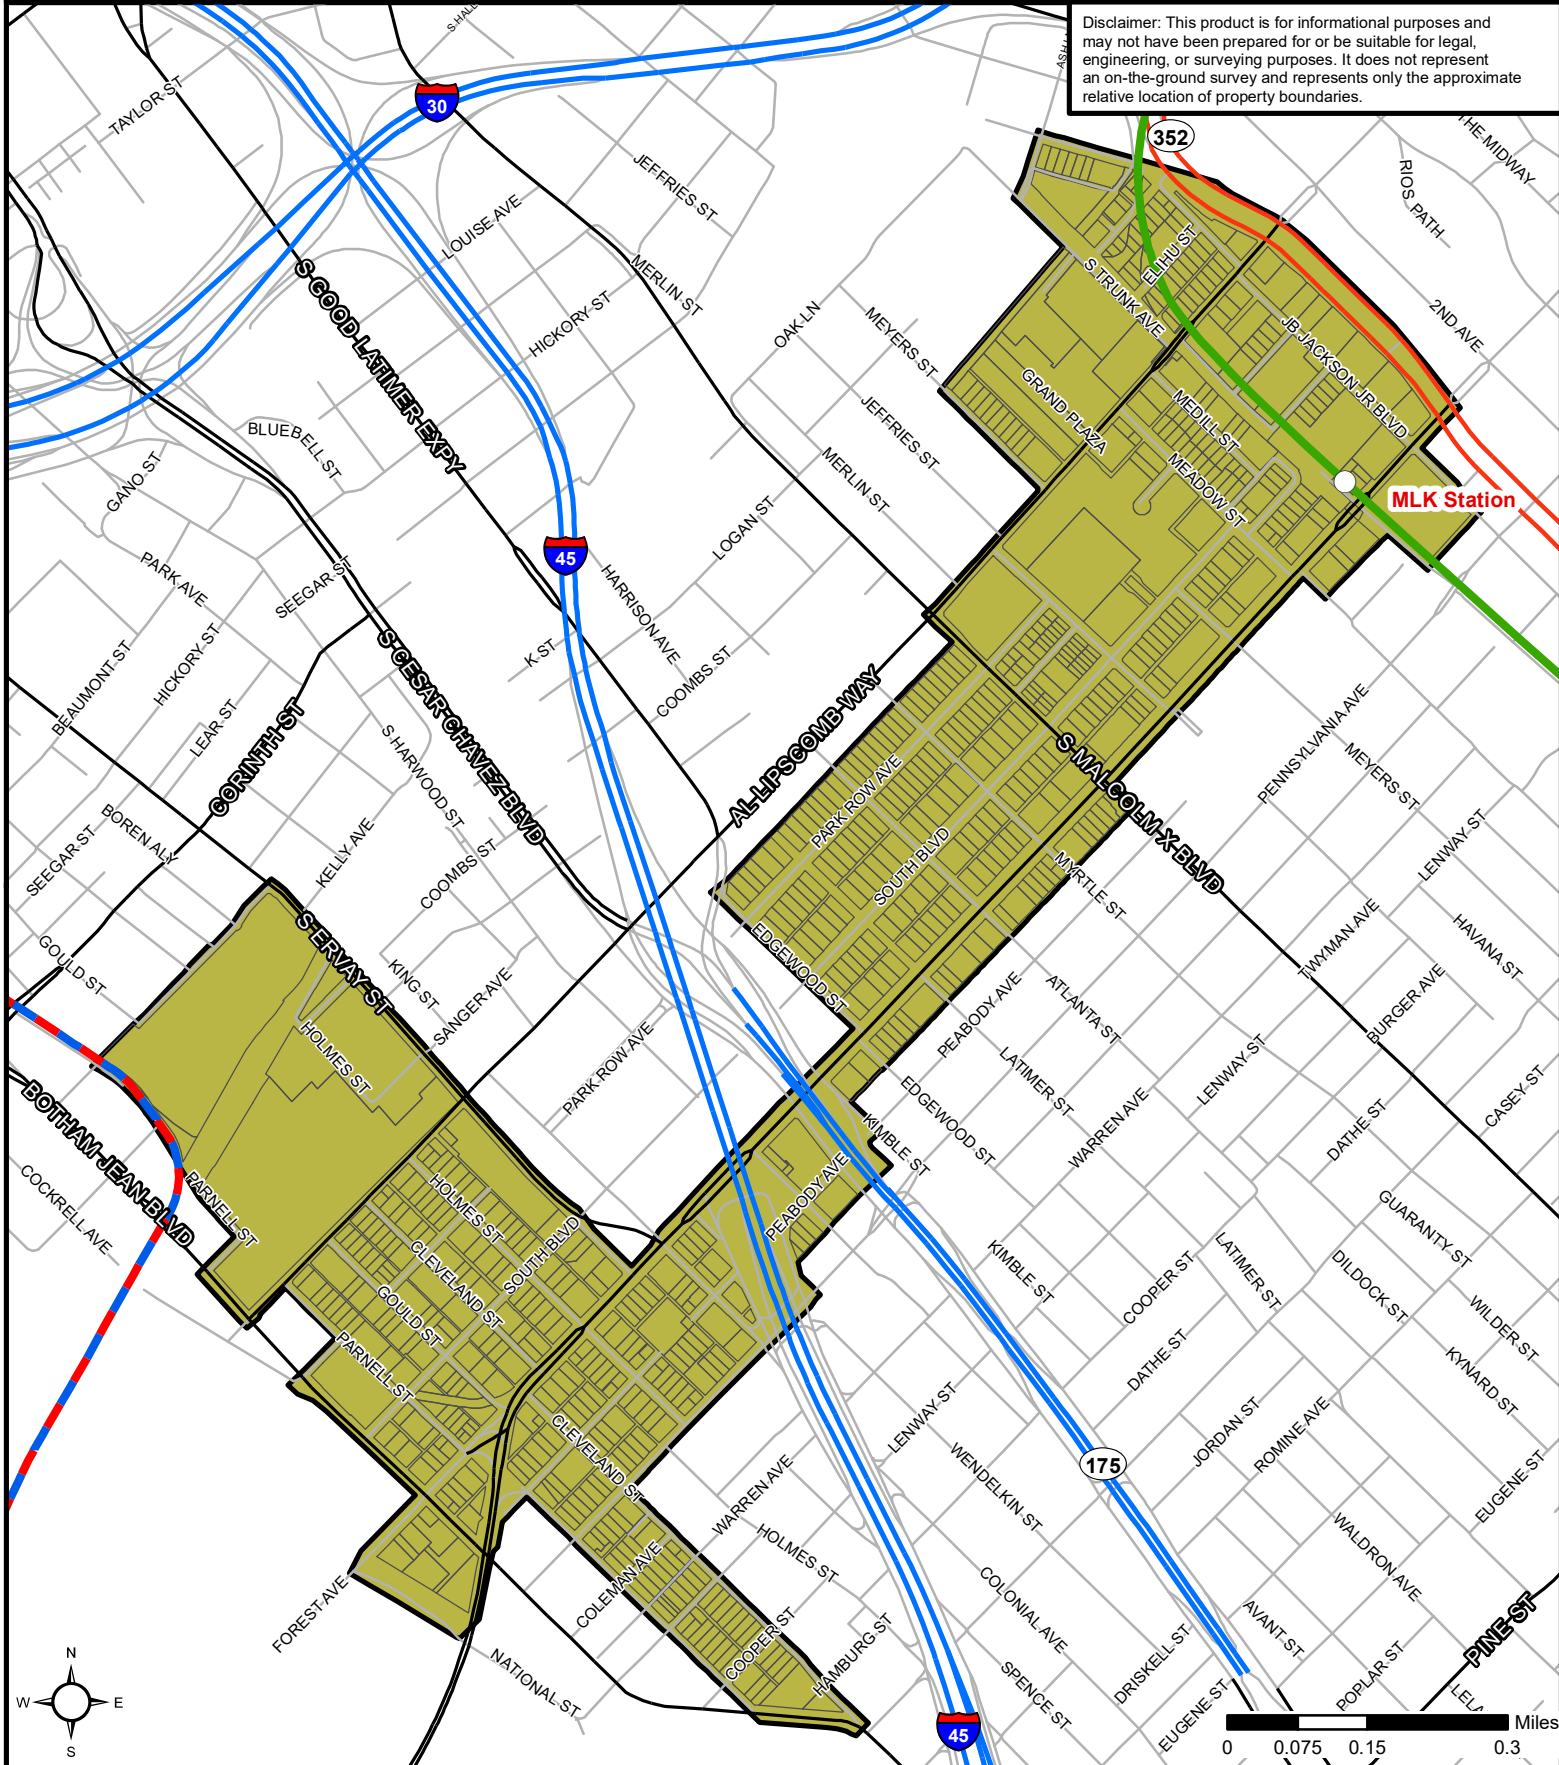

South Dallas-Fair Park PID Boundaries - Exhibit A

Disclaimer: This product is for informational purposes and may not have been prepared for or be suitable for legal, engineering, or surveying purposes. It does not represent an on-the-ground survey and represents only the approximate relative location of property boundaries.

DALLAS ECONOMIC DEVELOPMENT
 Research & Information Division
 (214) 670-1685
 www.dallascodev.org

Legend

- South Dallas-Fair Park - 2021
- Tax Parcels - 2021
- Freeway
- Tollway
- Highway
- Arterial
- Local Streets
- Rail Station
- DART Red Line
- DART Blue Line
- DART Green Line
- DART Orange Line
- Commuter Rail

Data Source: City of Dallas, 2021; DCAD, 2021.

Created 7.1.21, Last Updated 7.1.21 - SouthDallasFairParkPID.RK