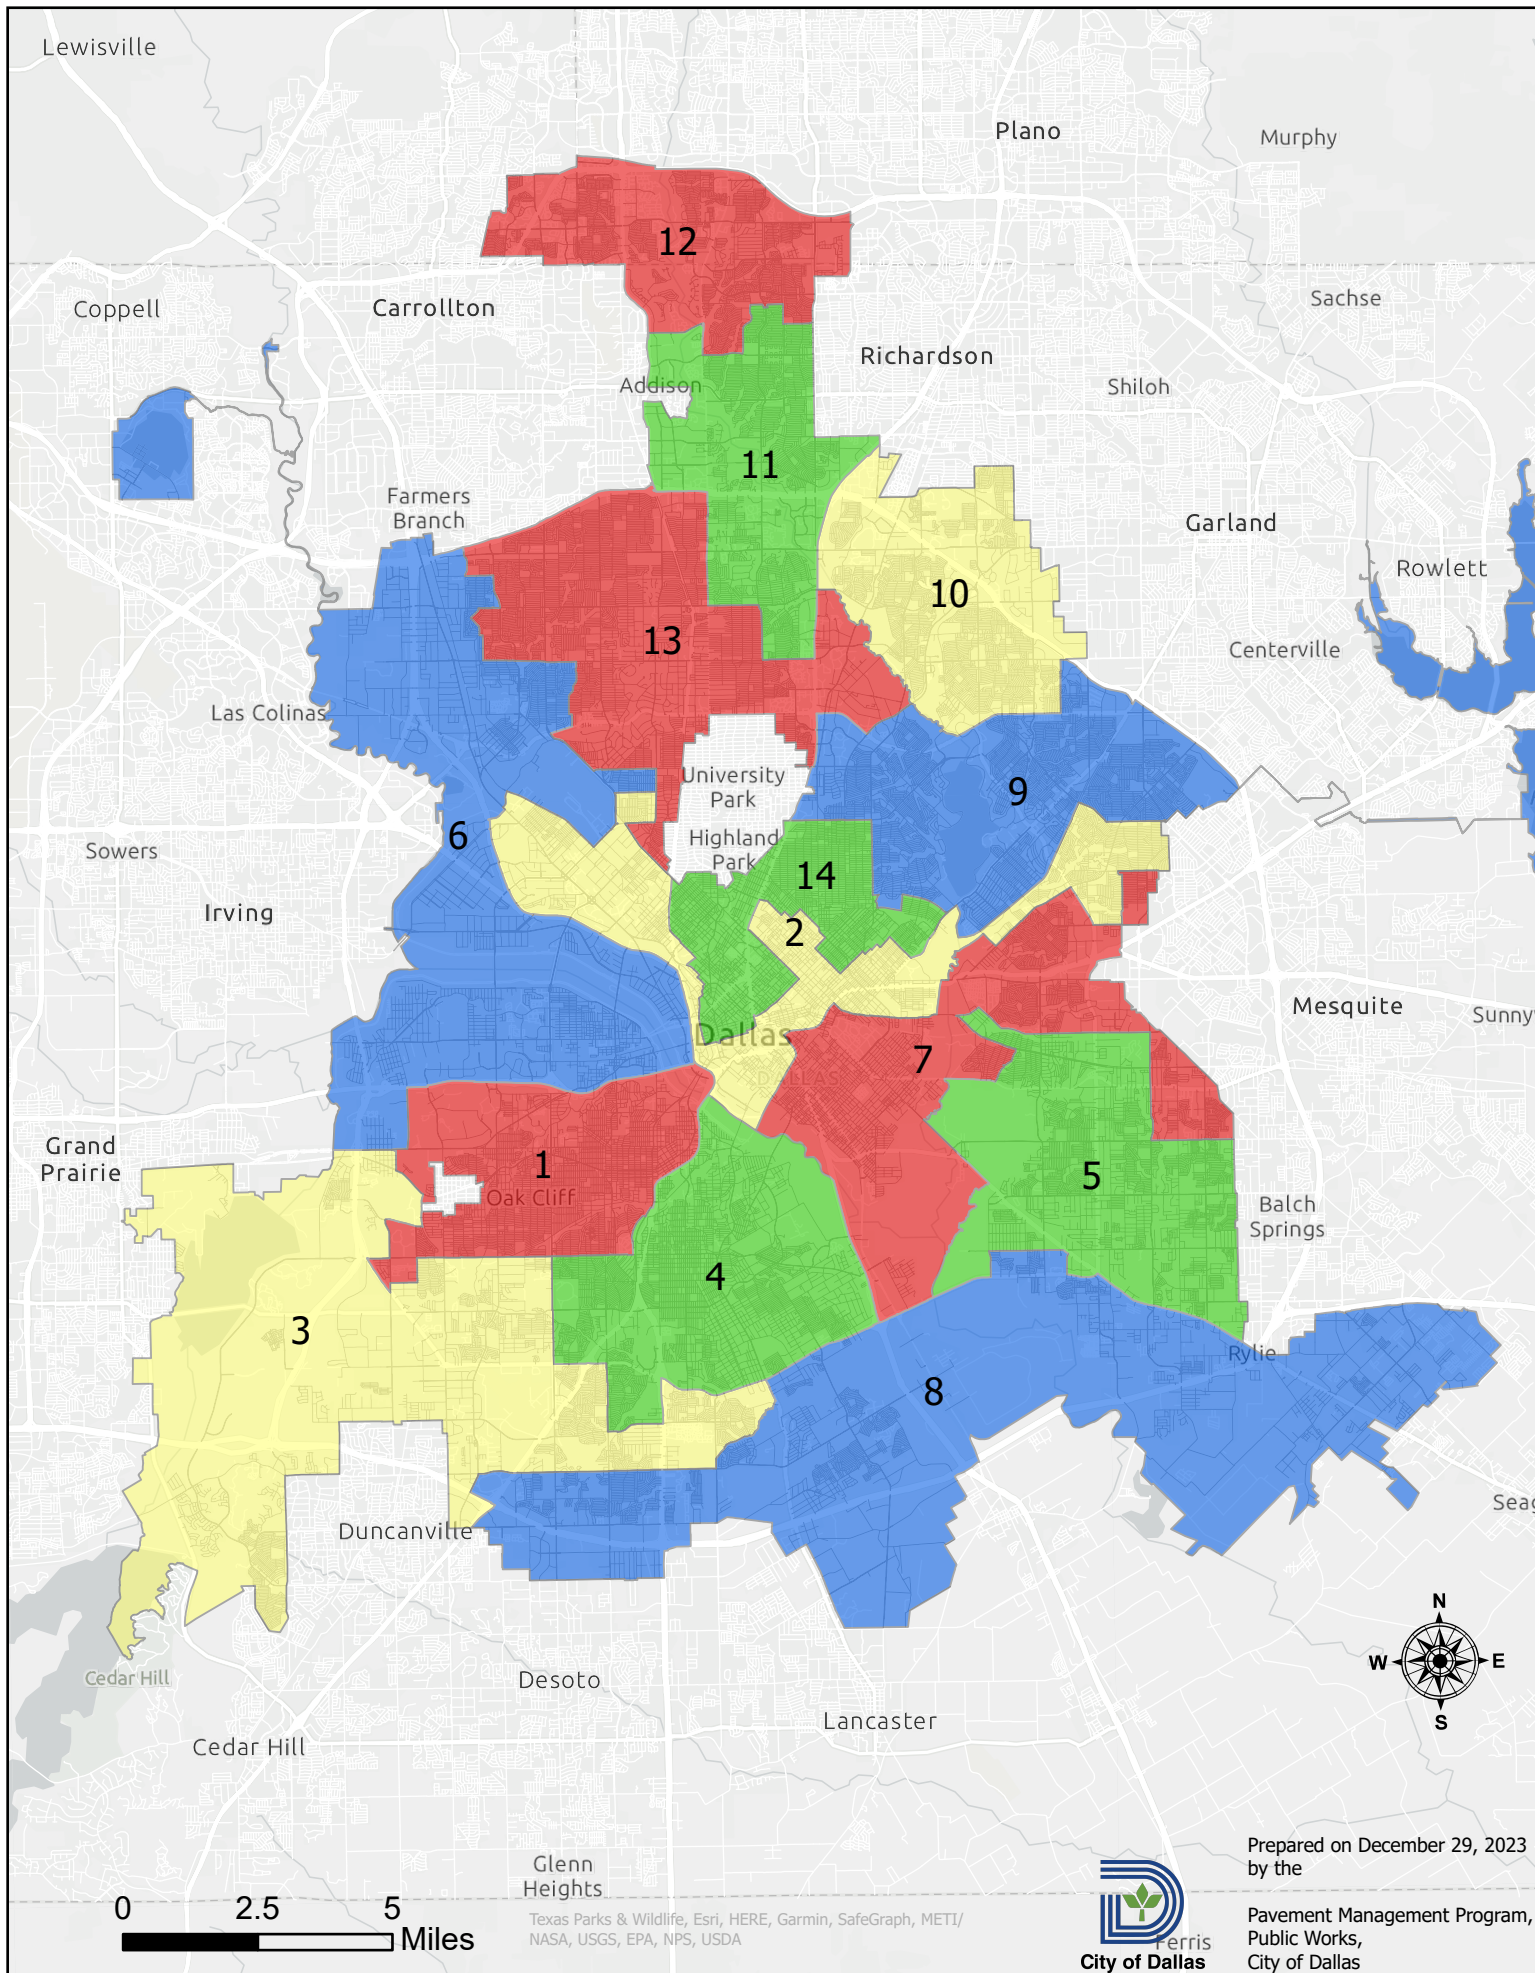

Council Districts - COD

Prepared on December 29, 2023
by the

Pavement Management Program,
Public Works,
City of Dallas

Texas Parks & Wildlife, Esri, HERE, Garmin, SafeGraph, METI/
NASA, USGS, EPA, NPS, USDA