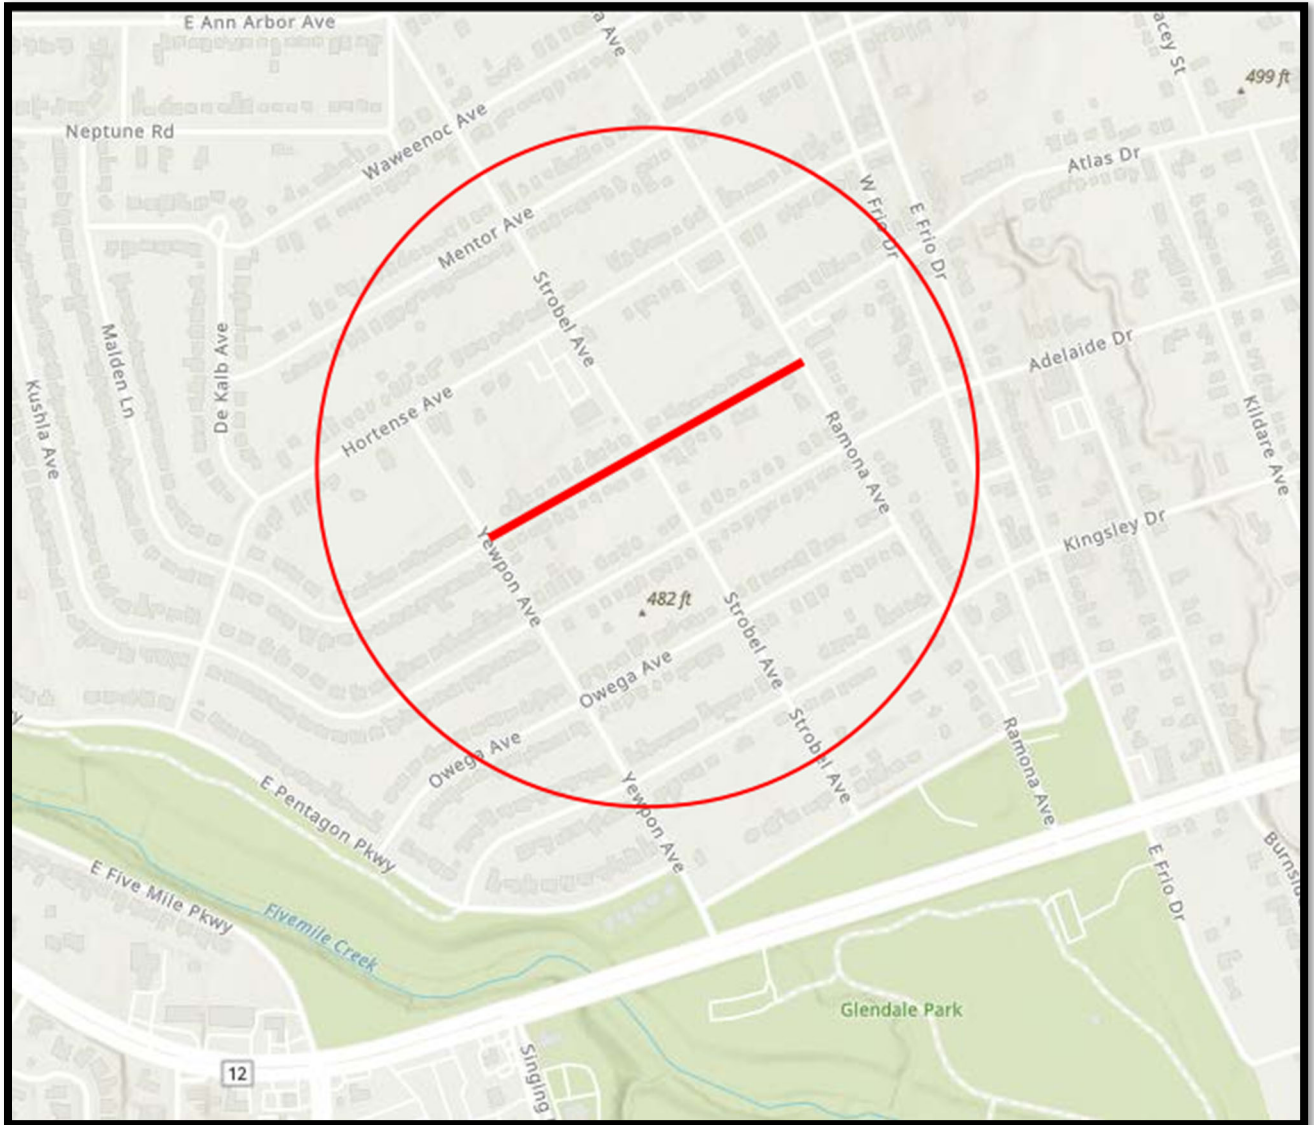

**STREET RECONSTRUCTION
MONTAGUE AVENUE FROM YEWPON AVENUE
TO RAMONA AVENUE - PB17V203**

COUNCIL DISTRICT 4

**STREET RECONSTRUCTION
VANETTE LANE FROM FITZSIMMONS STREET
TO SOUTH MARSALIS AVENUE - PB17V253**