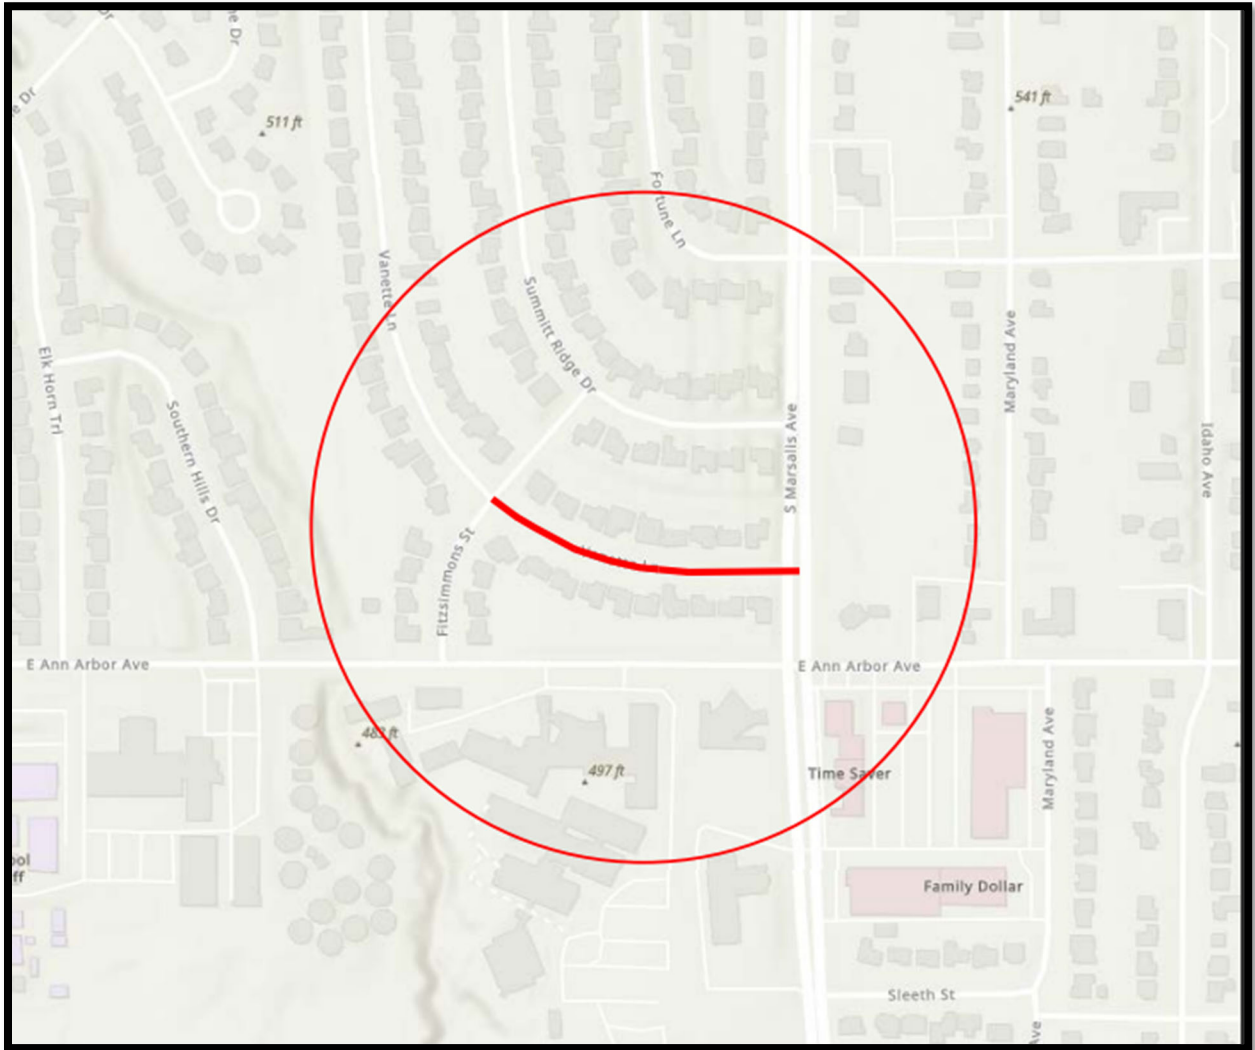

**STREET RECONSTRUCTION
MONTAGUE AVENUE FROM YEWPON AVENUE
TO RAMONA AVENUE - PB17V203**

COUNCIL DISTRICT 4

**STREET RECONSTRUCTION
VANETTE LANE FROM FITZSIMMONS STREET
TO SOUTH MARSALIS AVENUE - PB17V253**