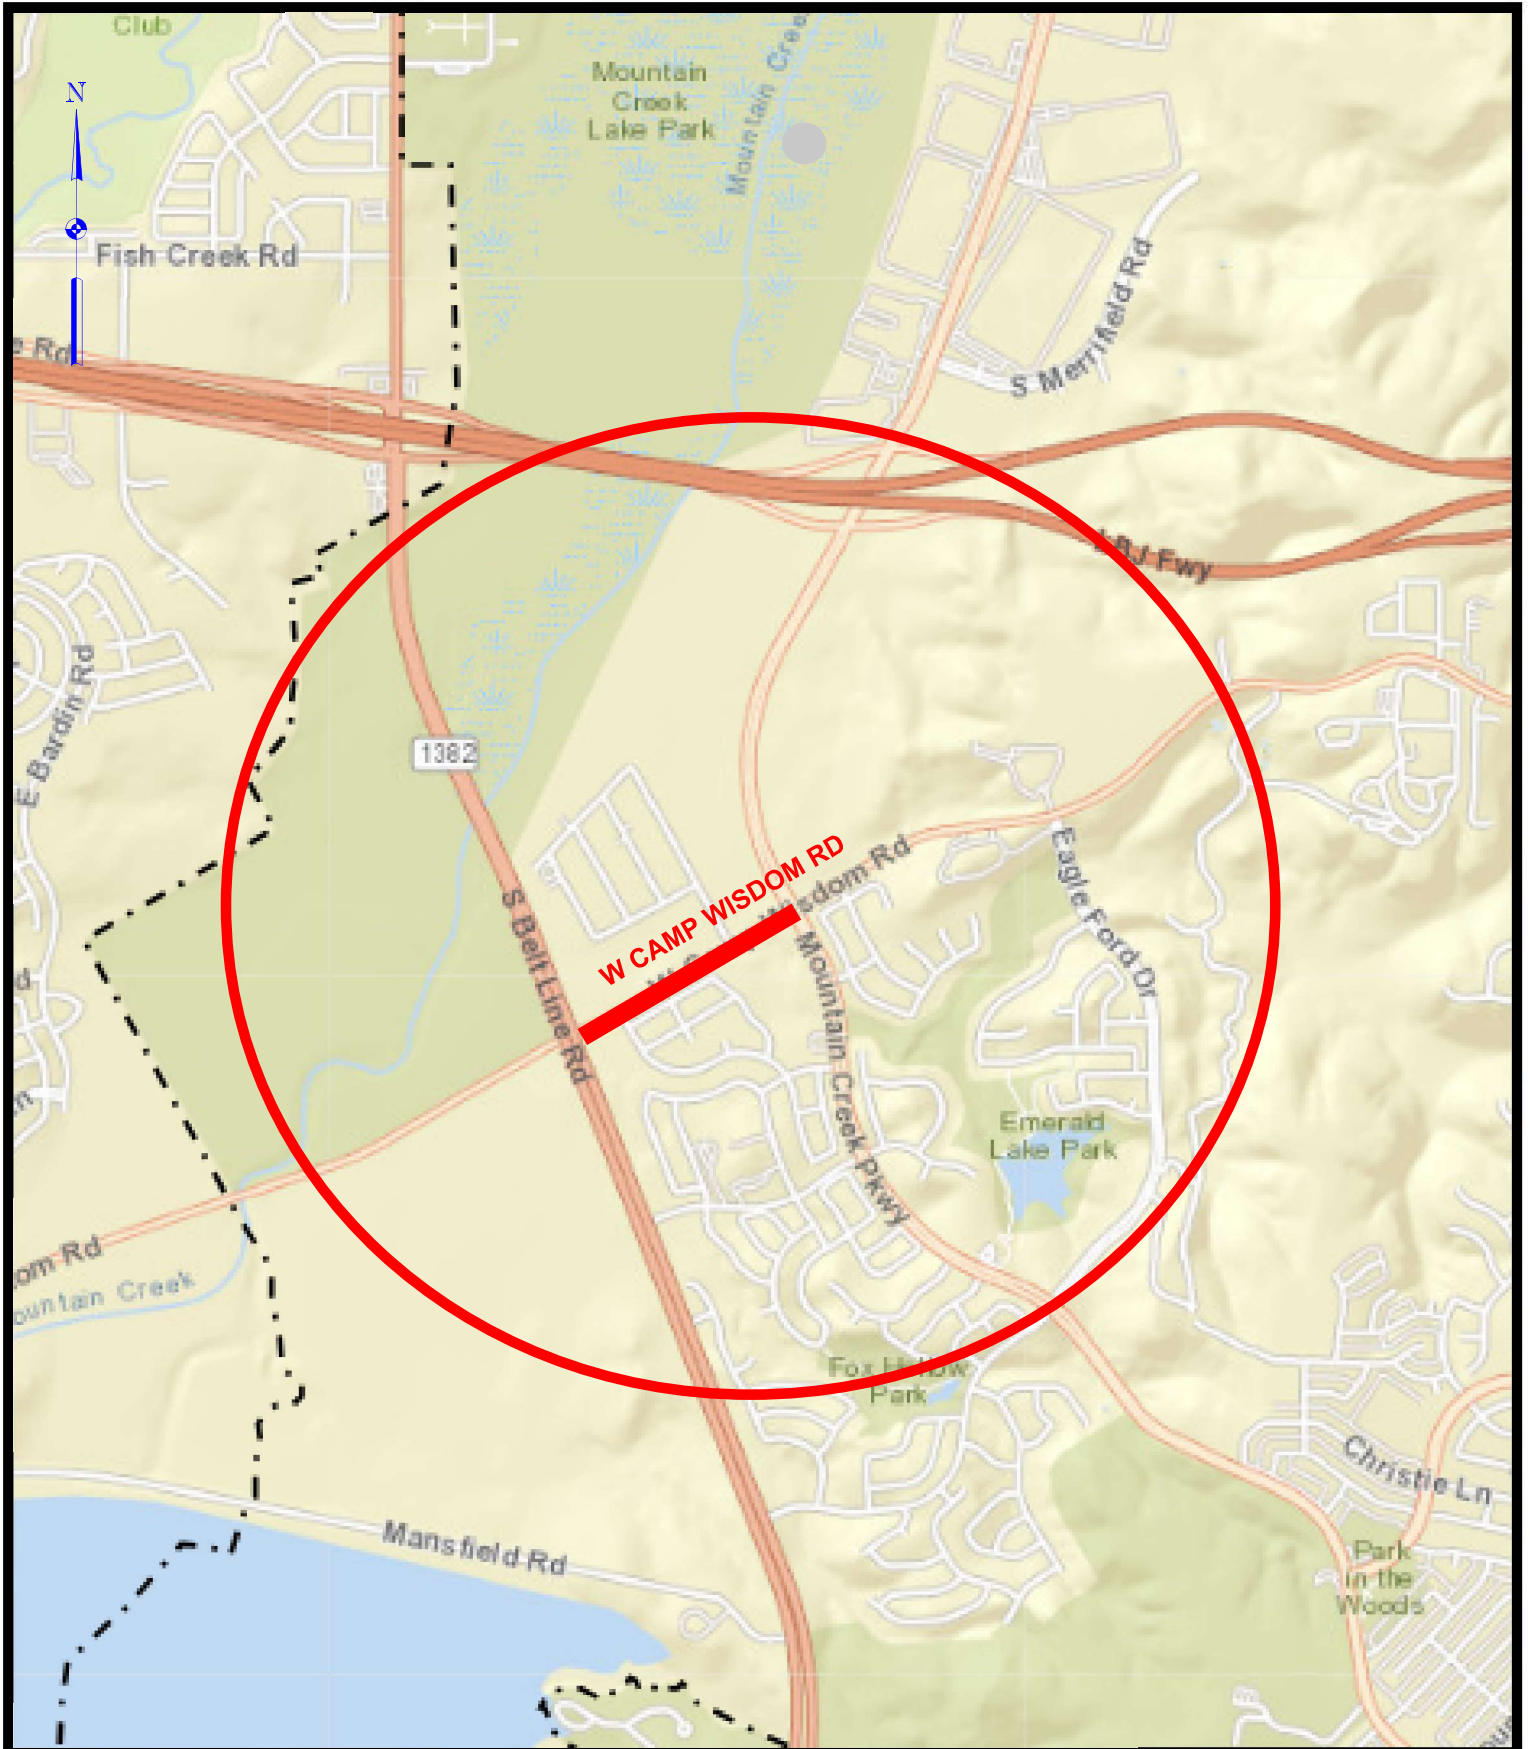

**THOROUGHFARE IMPROVEMENT (PB17VA13)
CAMP WISDOM ROAD
FROM FM1382 TO MOUNTAIN CREEK PARKWAY**

COUNCIL DISTRICT 3