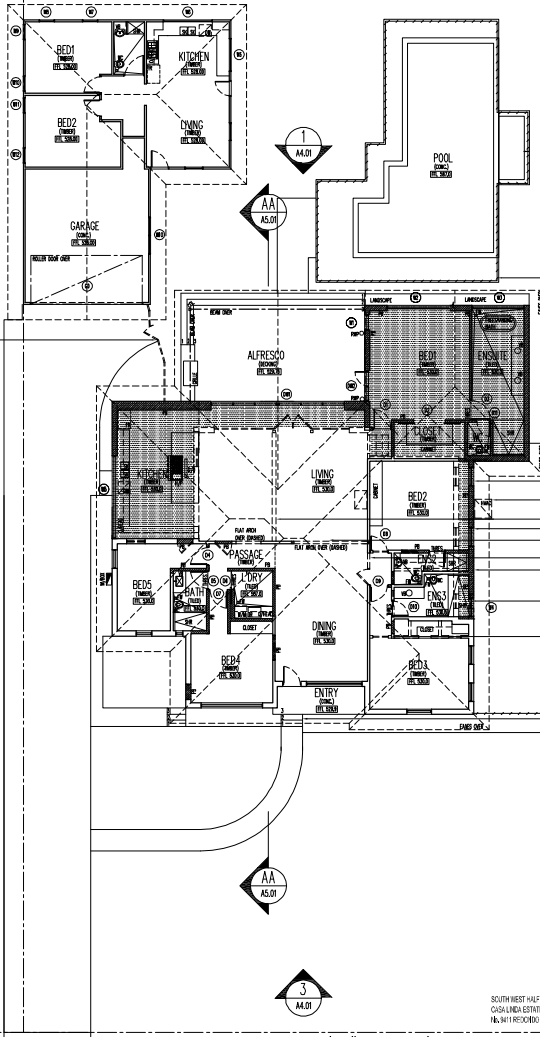

BOUNDARY S 47°07'00" W 35.78'