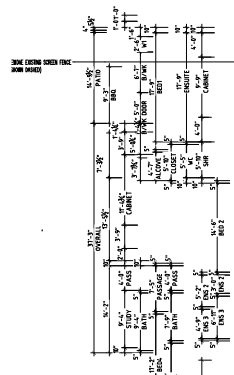

BOUNDARY S 47°52'12" E 310.00'

BOUNDARY NS 47°53'00" W 296.61'