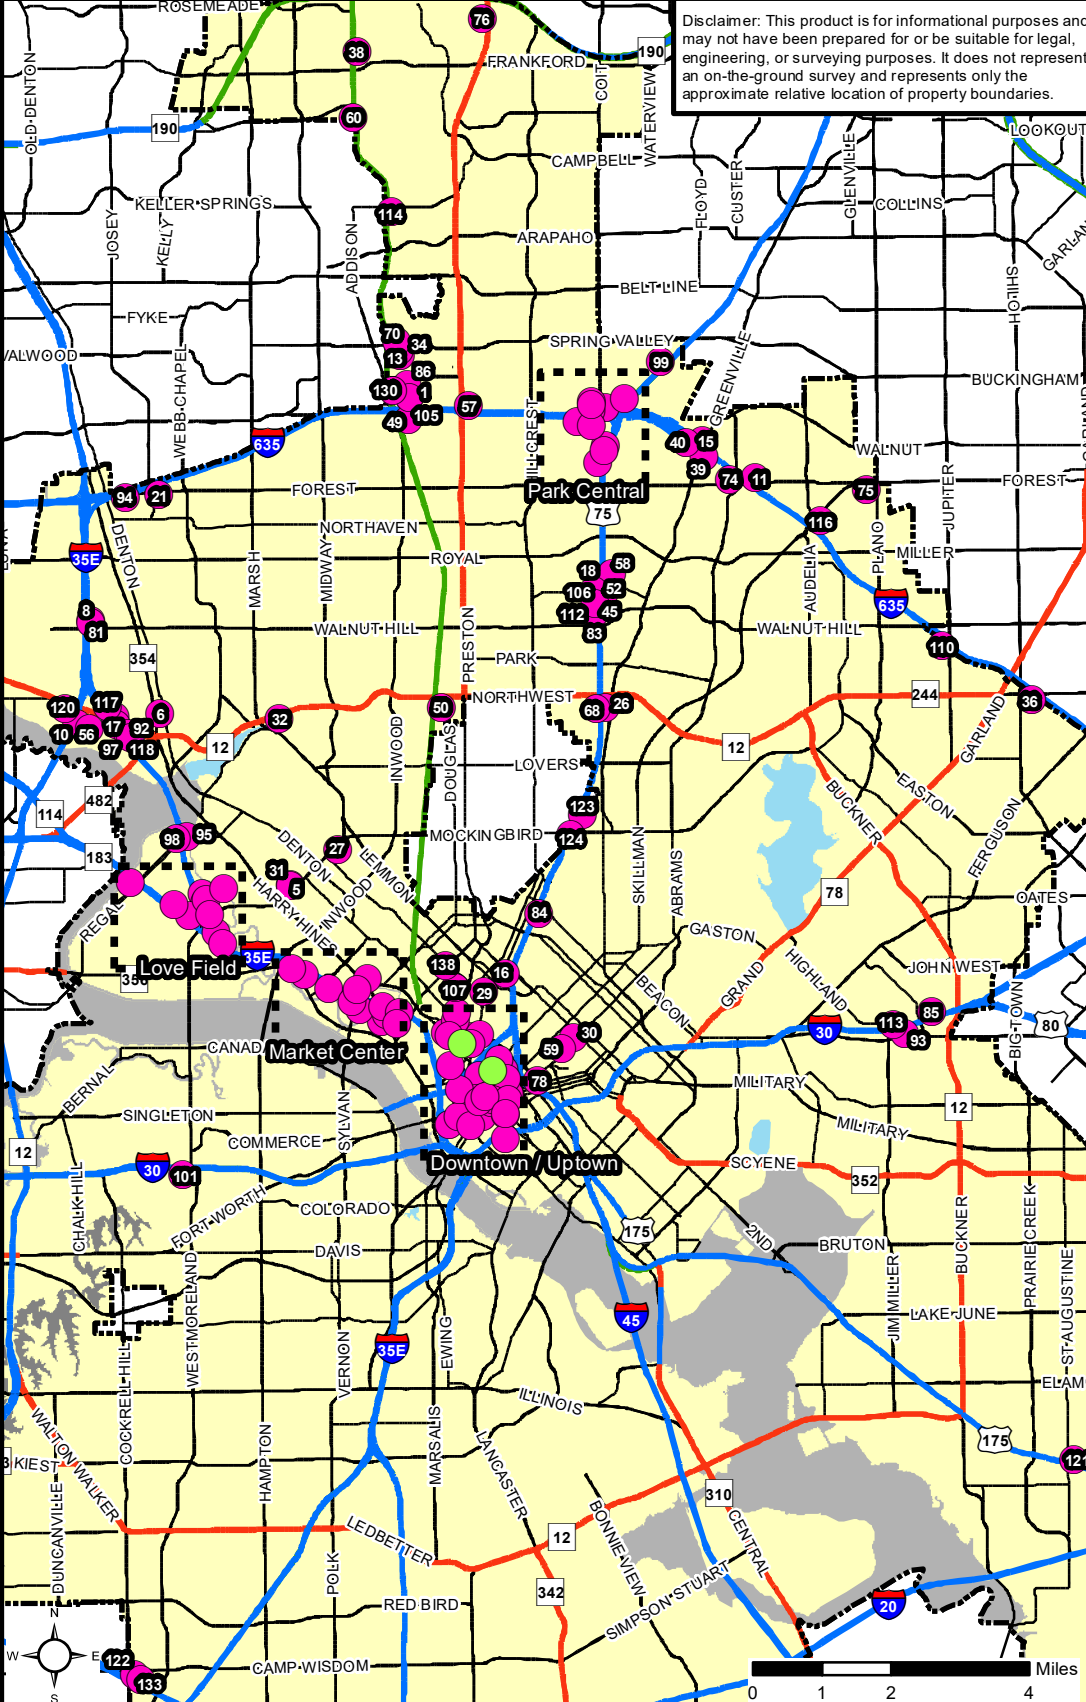

# Dallas Tourism PID Hotels

Disclaimer: This product is for informational purposes and may not have been prepared for or be suitable for legal, engineering, or surveying purposes. It does not represent an on-the-ground survey and represents only the approximate relative location of property boundaries.

**Economic Development**  
 City of Dallas  
 Research & Information Division  
 (214) 670-1685  
 www.dallasecodev.org  
 Created 5.30.2016, Updtd 2.23.2023 - FY2023\_24\_DTPID\_Hotels.RK

**Legend**

Current - FY22-23 Tourism PID Hotel	New - FY22-23 Tourism PID Hotel	Rail Station	Freeway	Escarpment
DART Light Rail	Commuter Rail	Future Station	Tollway	Flood Plain
Highway	Arterial	Lake	City of Dallas	

Source: Hotel List - Dallas CVB, 2023; All Other Data - City of Dallas, 2022.