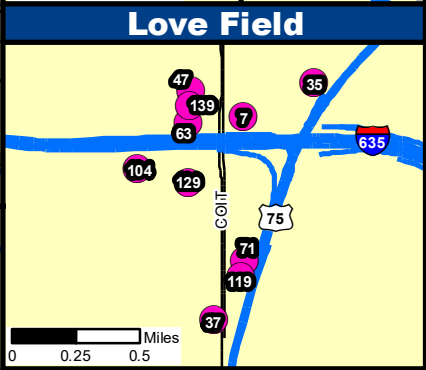

# Dallas Tourism PID Hotels

Disclaimer: This product is for informational purposes and may not have been prepared for or be suitable for legal, engineering, or surveying purposes. It does not represent an on-the-ground survey and represents only the approximate relative location of property boundaries.

**Economic Development**  
 City of Dallas  
 Research & Information Division  
 (214) 670-1685  
 www.dallasecodev.org  
 Created 5.30.2016, Updtd 2.23.2023 - FY2023\_24\_DTPID\_Hotels.RK

**Legend**

Current - FY22-23 Tourism PID Hotel	New - FY22-23 Tourism PID Hotel	Rail Station	Freeway	Escarpment
DART Light Rail	Commuter Rail	Future Station	Tollway	Flood Plain
Highway	Arterial	Lake	City of Dallas	

Source: Hotel List - Dallas CVB, 2023; All Other Data - City of Dallas, 2022.