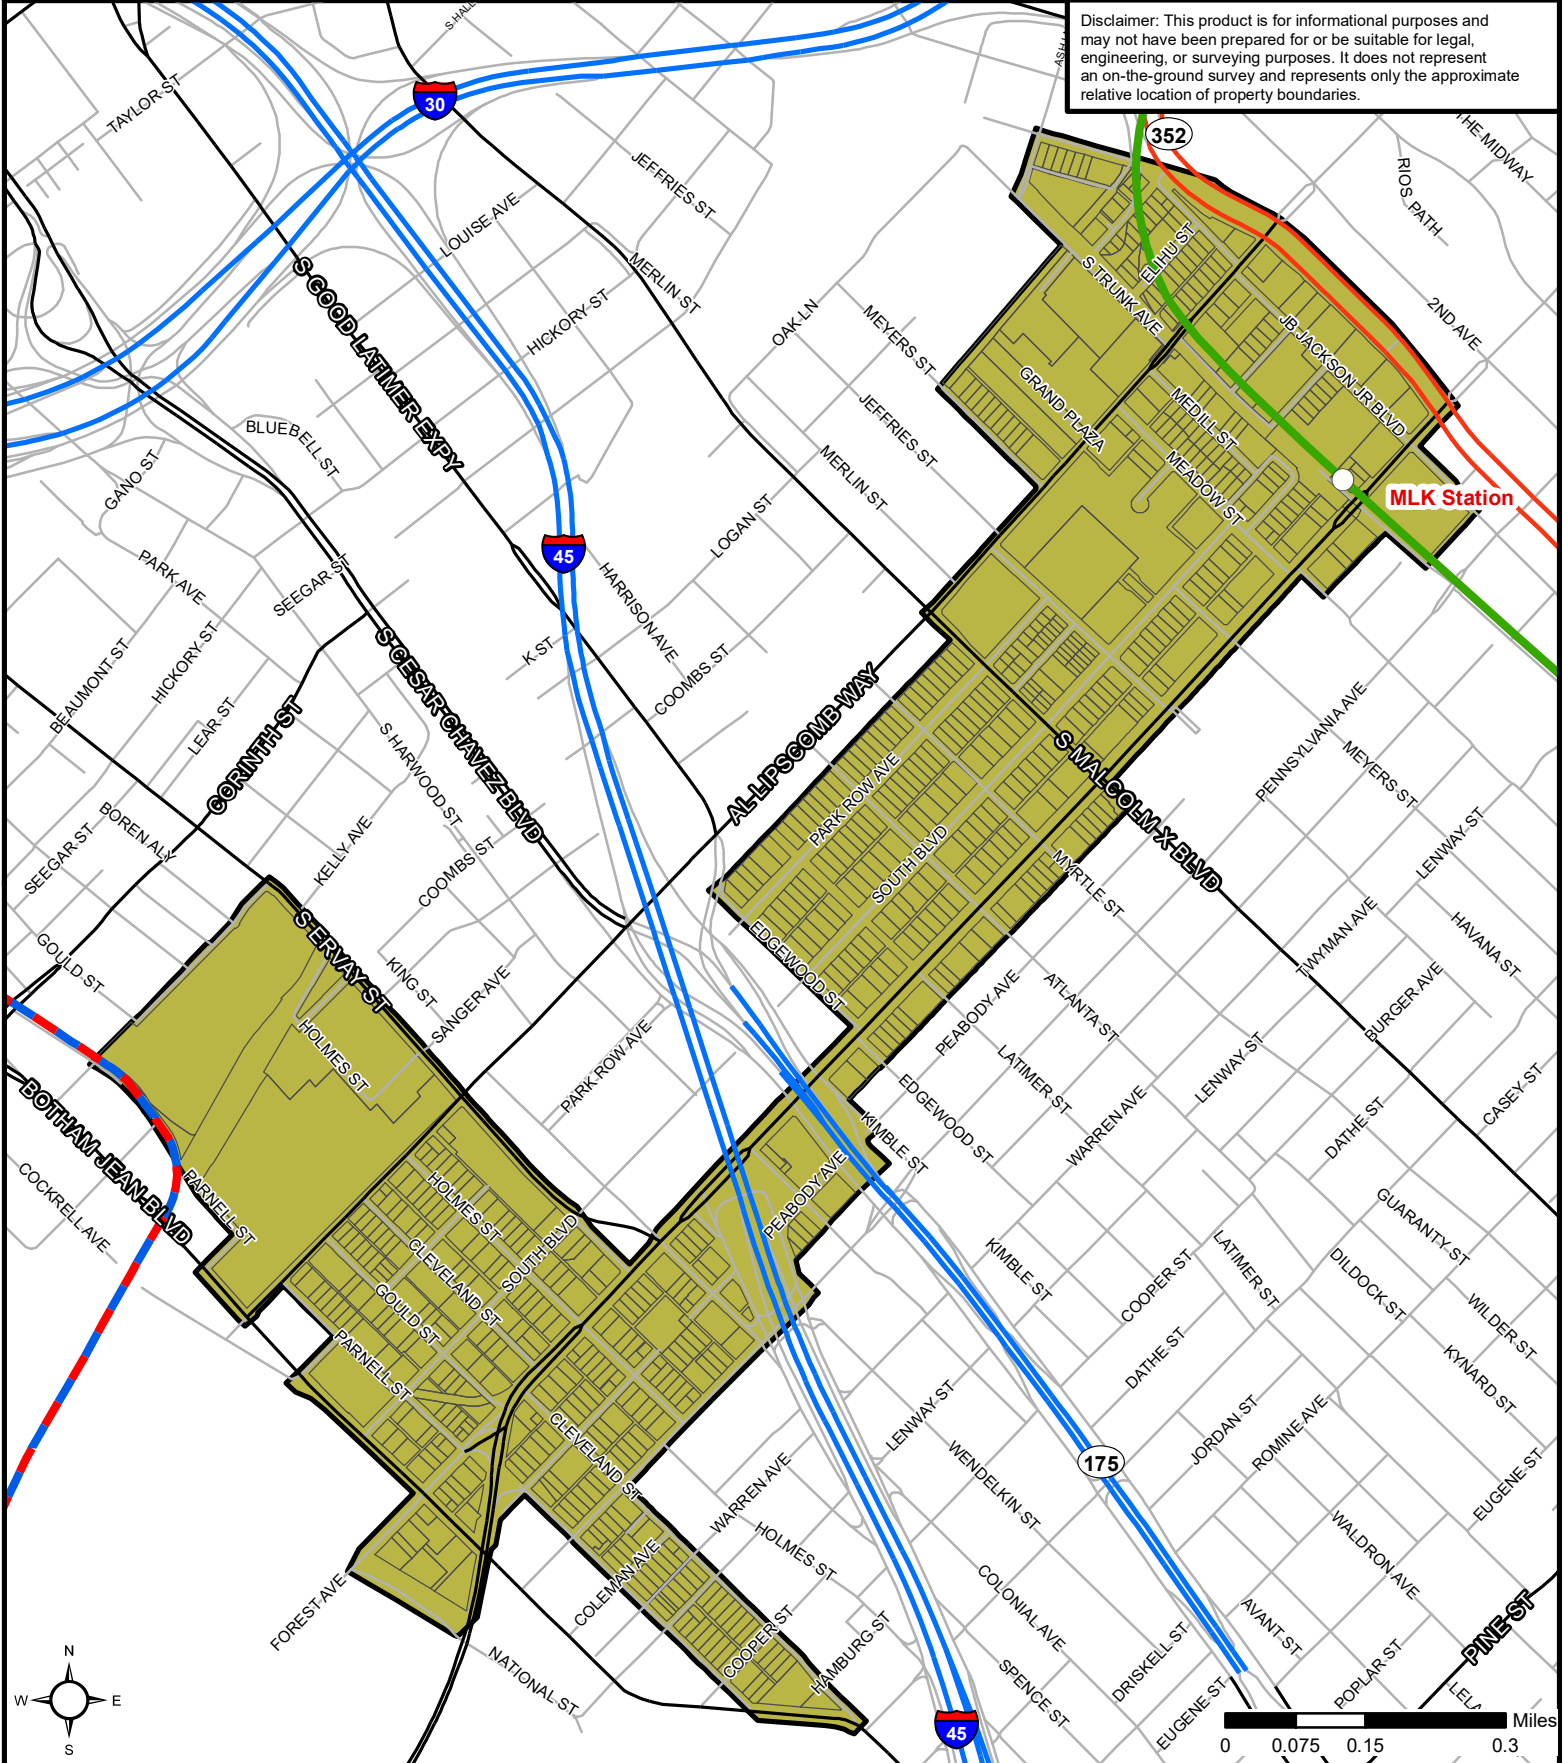

# South Dallas-Fair Park PID Boundaries - Exhibit A

Disclaimer: This product is for informational purposes and may not have been prepared for or be suitable for legal, engineering, or surveying purposes. It does not represent an on-the-ground survey and represents only the approximate relative location of property boundaries.

**DALLAS ECONOMIC DEVELOPMENT**  
 Research & Information Division  
 (214) 670-1685  
 www.dallascodev.org  
 Created 7.1.21, Last Updated 7.1.21 - SouthDallasFairParkPID.RK

**Legend**

- South Dallas-Fair Park - 2021
- Tax Parcels - 2021
- Freeway
- Tollway
- Highway
- Arterial
- Local Streets
- Rail Station
- DART Red Line
- DART Blue Line
- DART Green Line
- DART Orange Line
- Commuter Rail