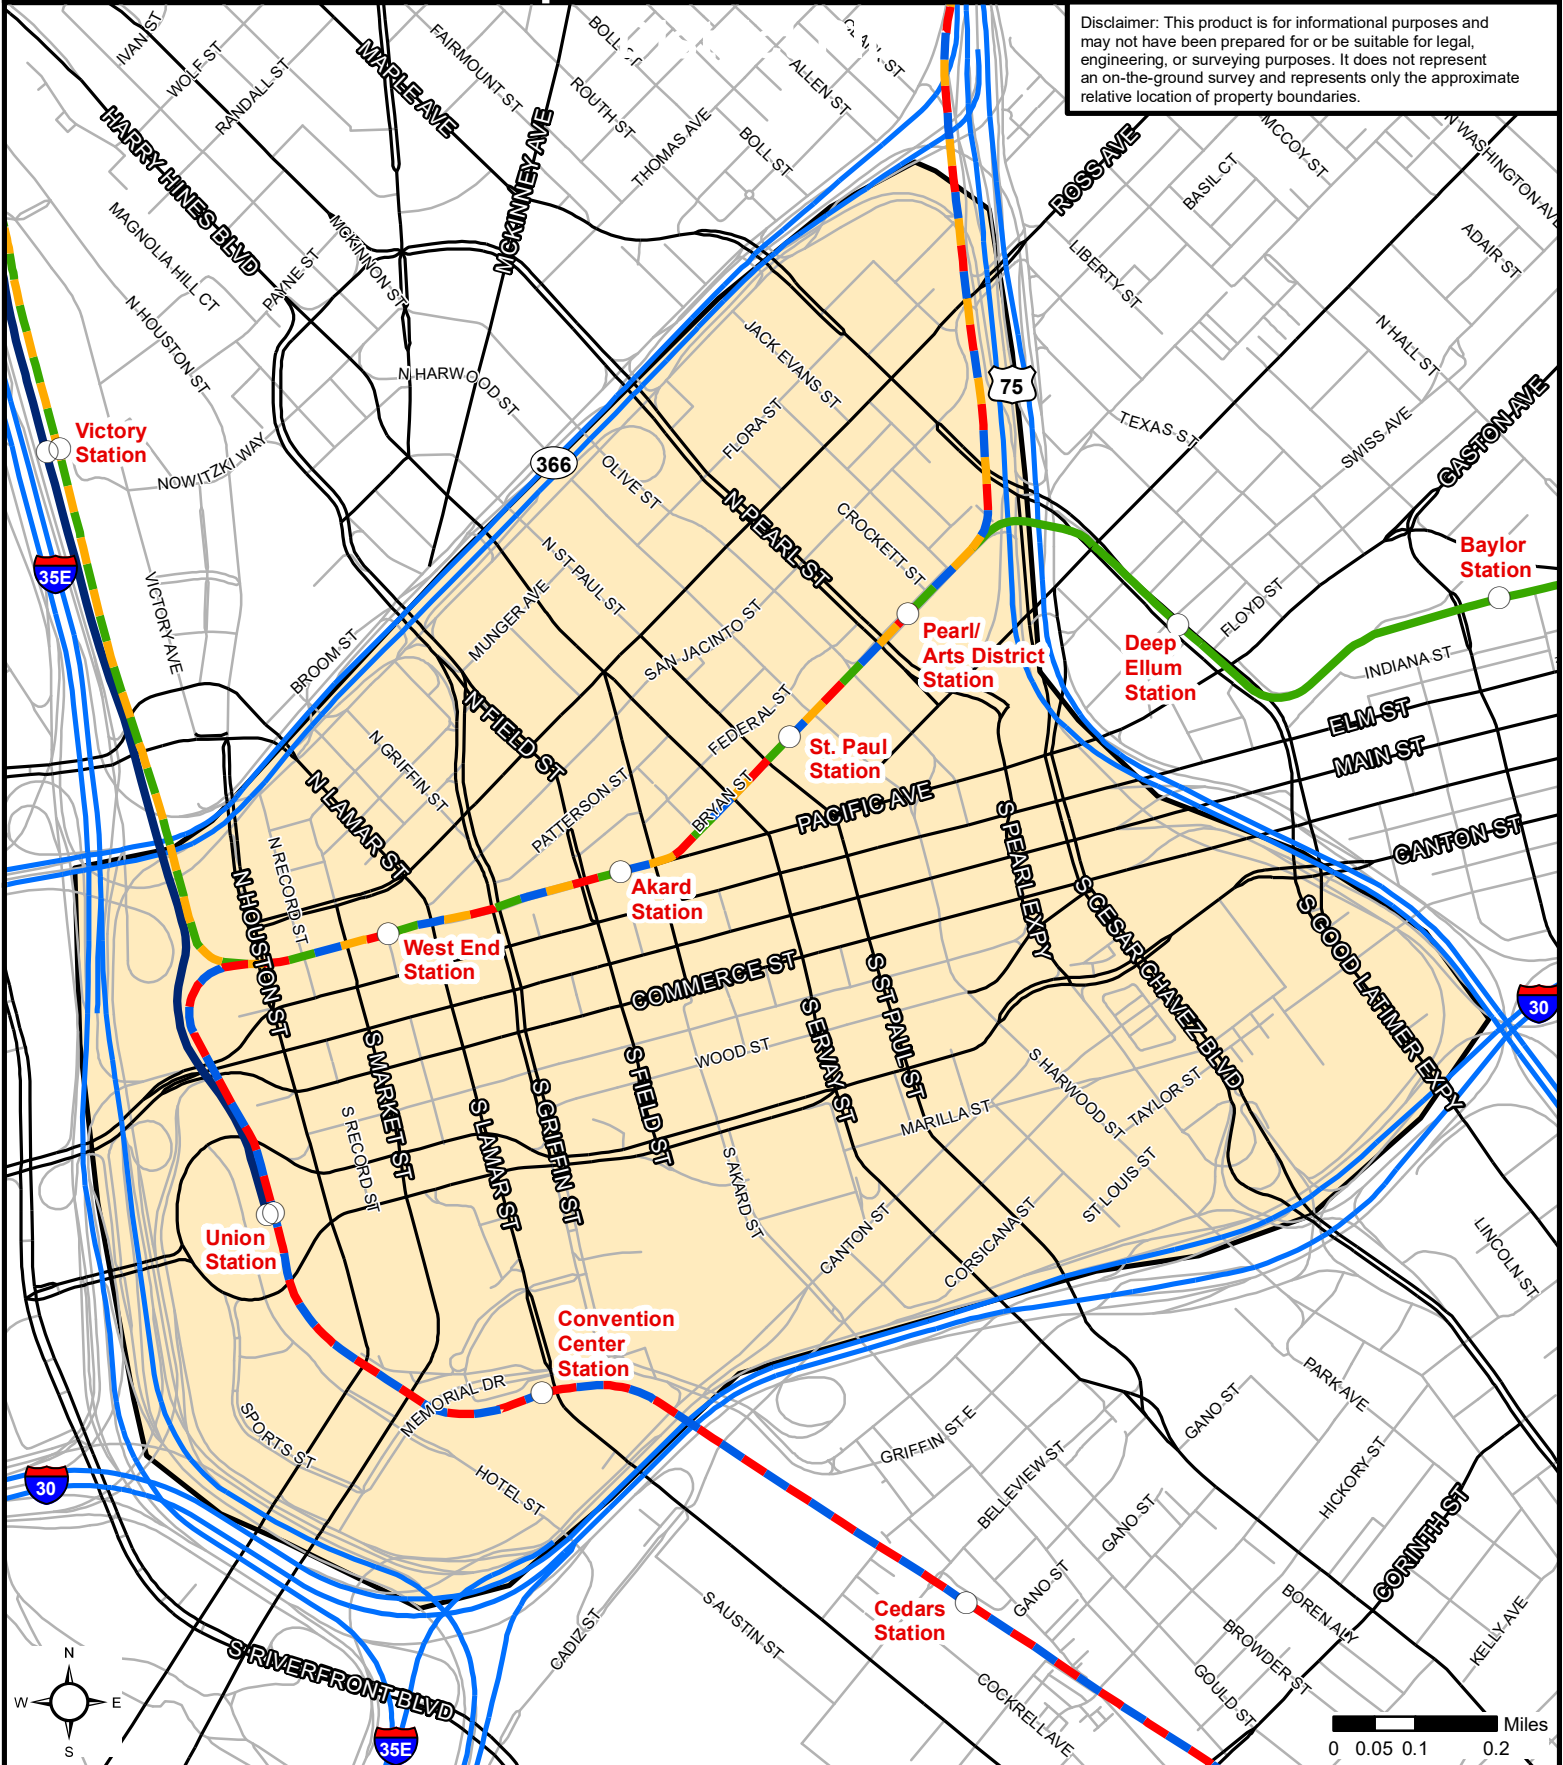

Dallas Downtown Improvement District - Exhibit A

- Exhibit A

Disclaimer: This product is for informational purposes and may not have been prepared for or be suitable for legal, engineering, or surveying purposes. It does not represent an on-the-ground survey and represents only the approximate relative location of property boundaries.

DALLAS ECONOMIC DEVELOPMENT
 Research & Information Division
 (214) 670-1685
 www.dallasecdev.org
 Created 7.1.21, Last Updated 7.1.21 - DIDPID.RK

Legend

Downtown Improvement District - 2021	Freeway	Rail Station
Tax Parcels - 2021	Tollway	DART Red Line
	Highway	DART Blue Line
	Arterial	DART Green Line
	Local Streets	DART Orange Line
		Commuter Rail

Data Source: City of Dallas, 2021; DCAD, 2021.