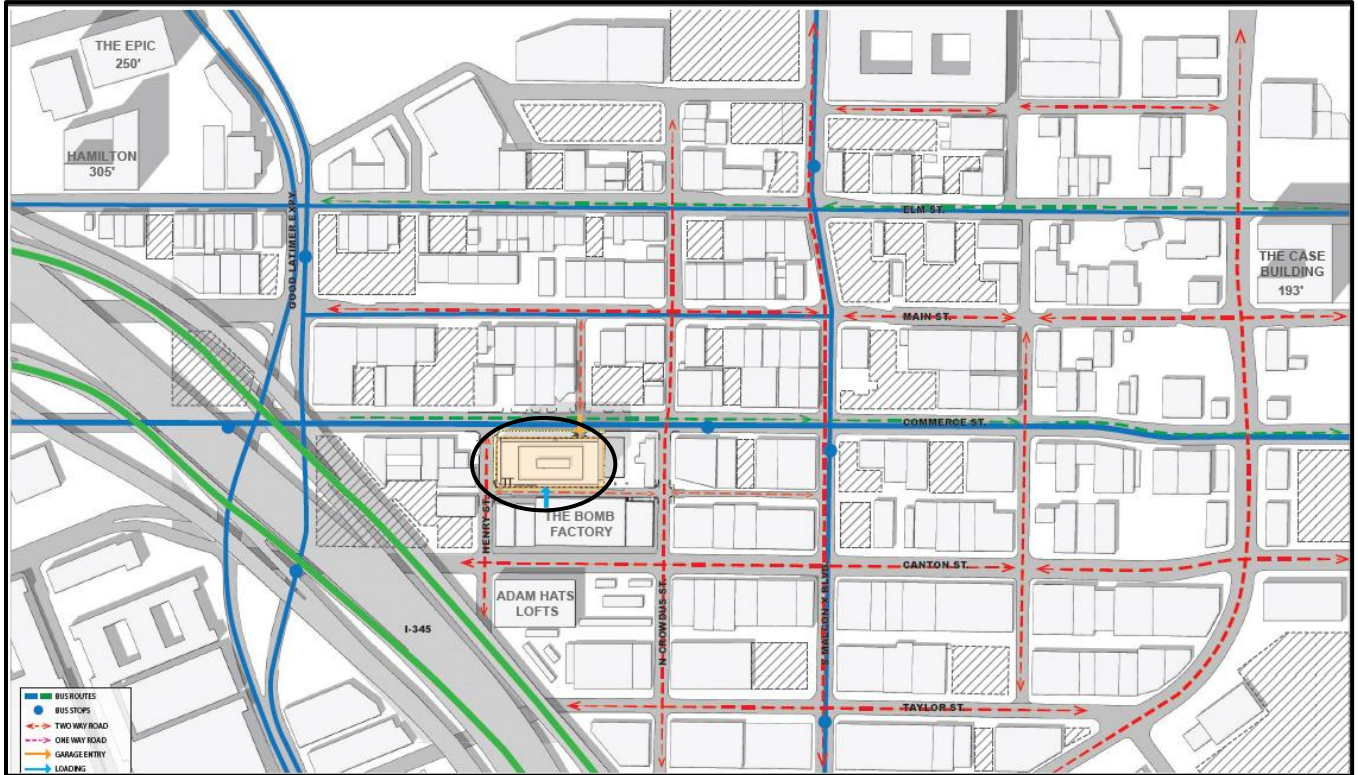

# The Stack Deep Ellum Map

The Stack Deep Ellum Project located at 2700, 2712, and 2718 Commerce Street