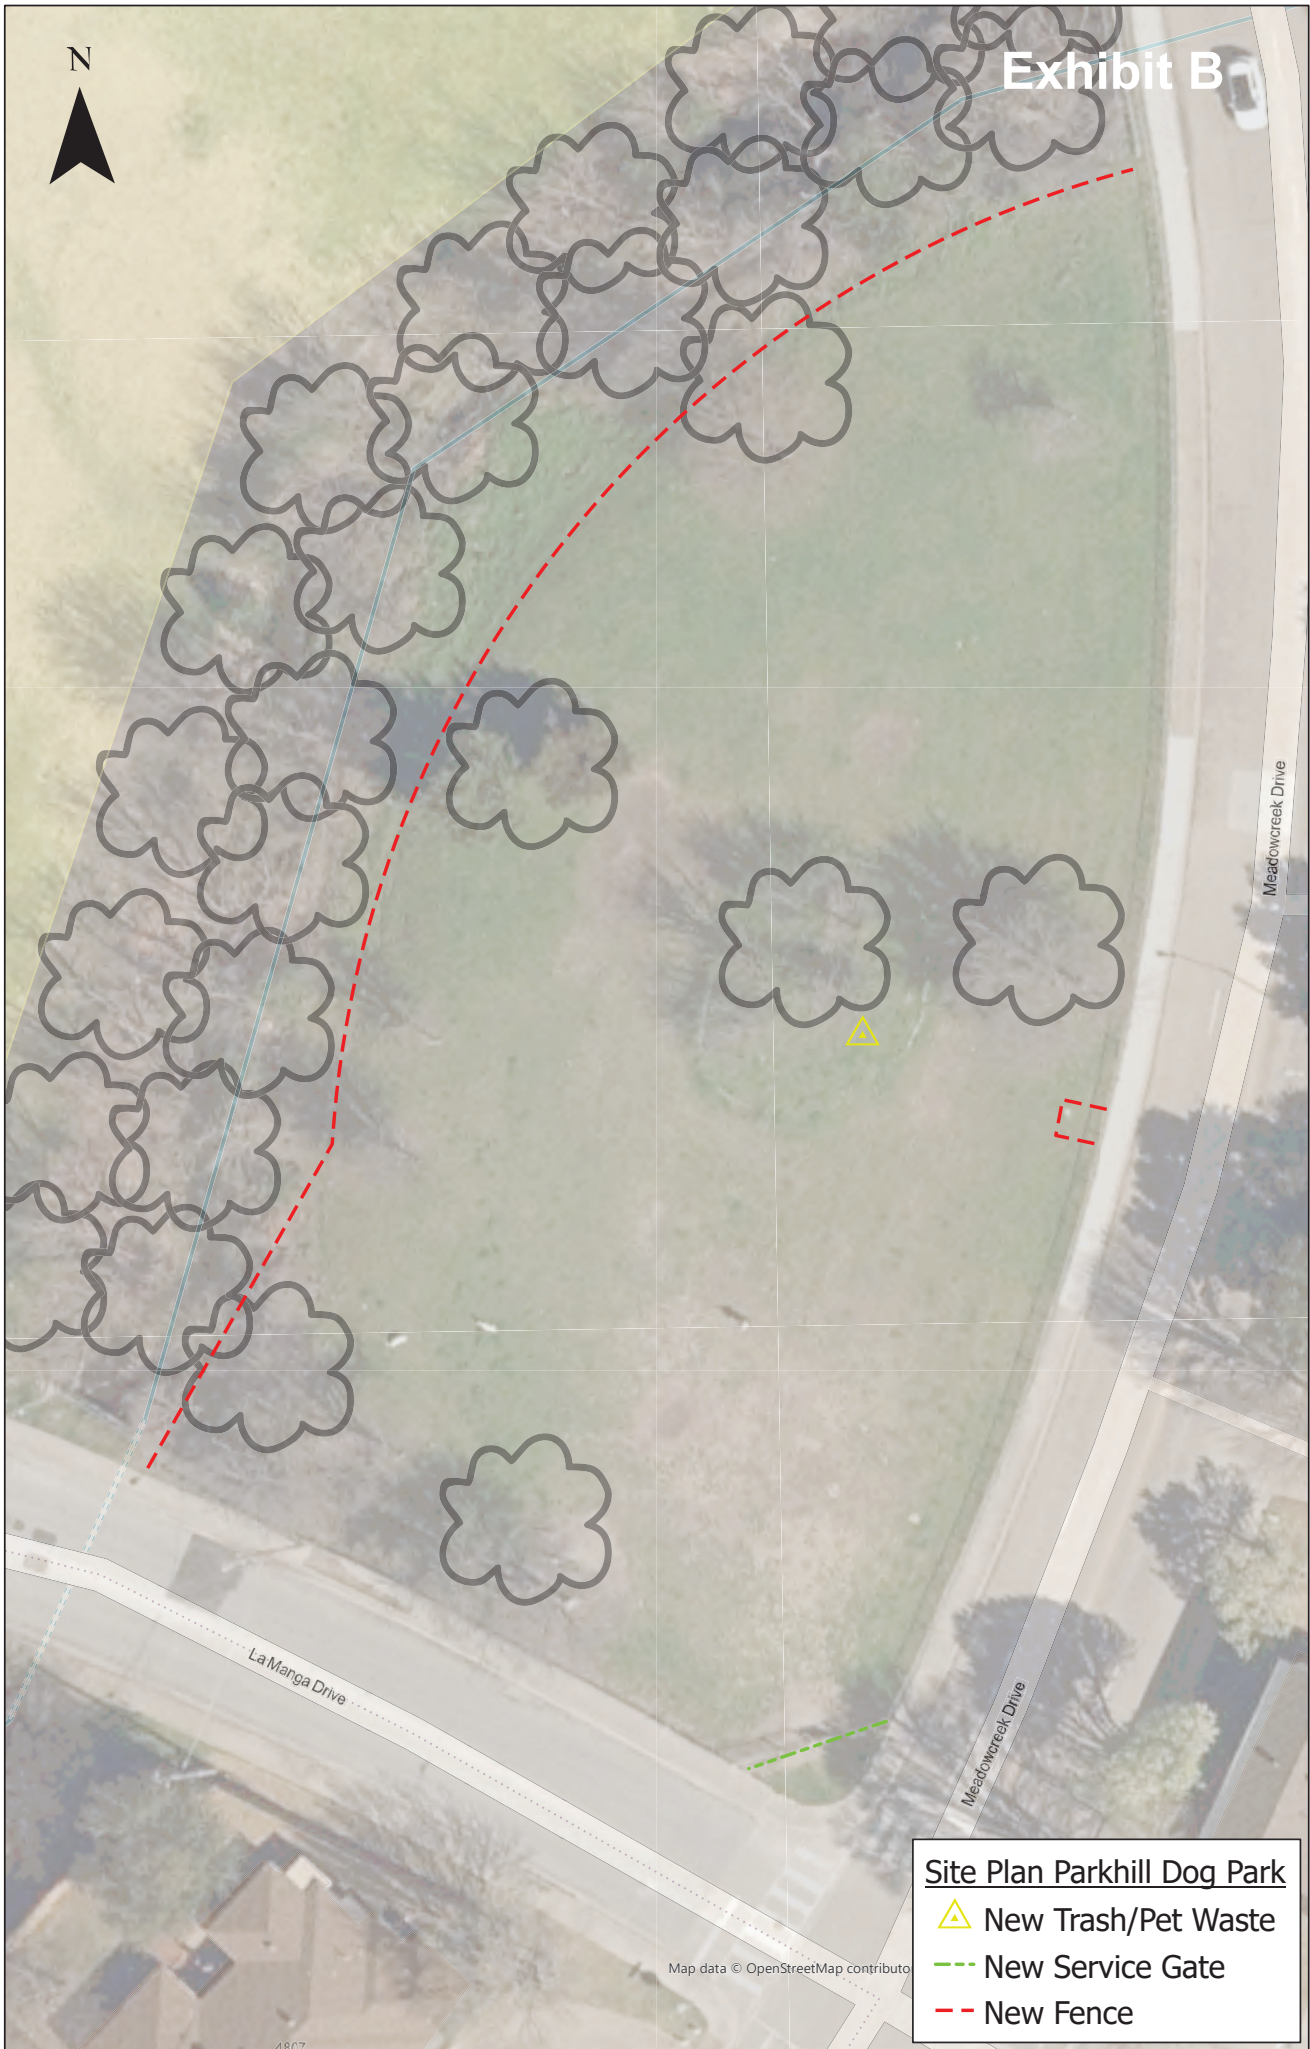

Exhibit B

Site Plan Parkhill Dog Park

-  New Trash/Pet Waste
-  New Service Gate
-  New Fence

Map data © OpenStreetMap contributors