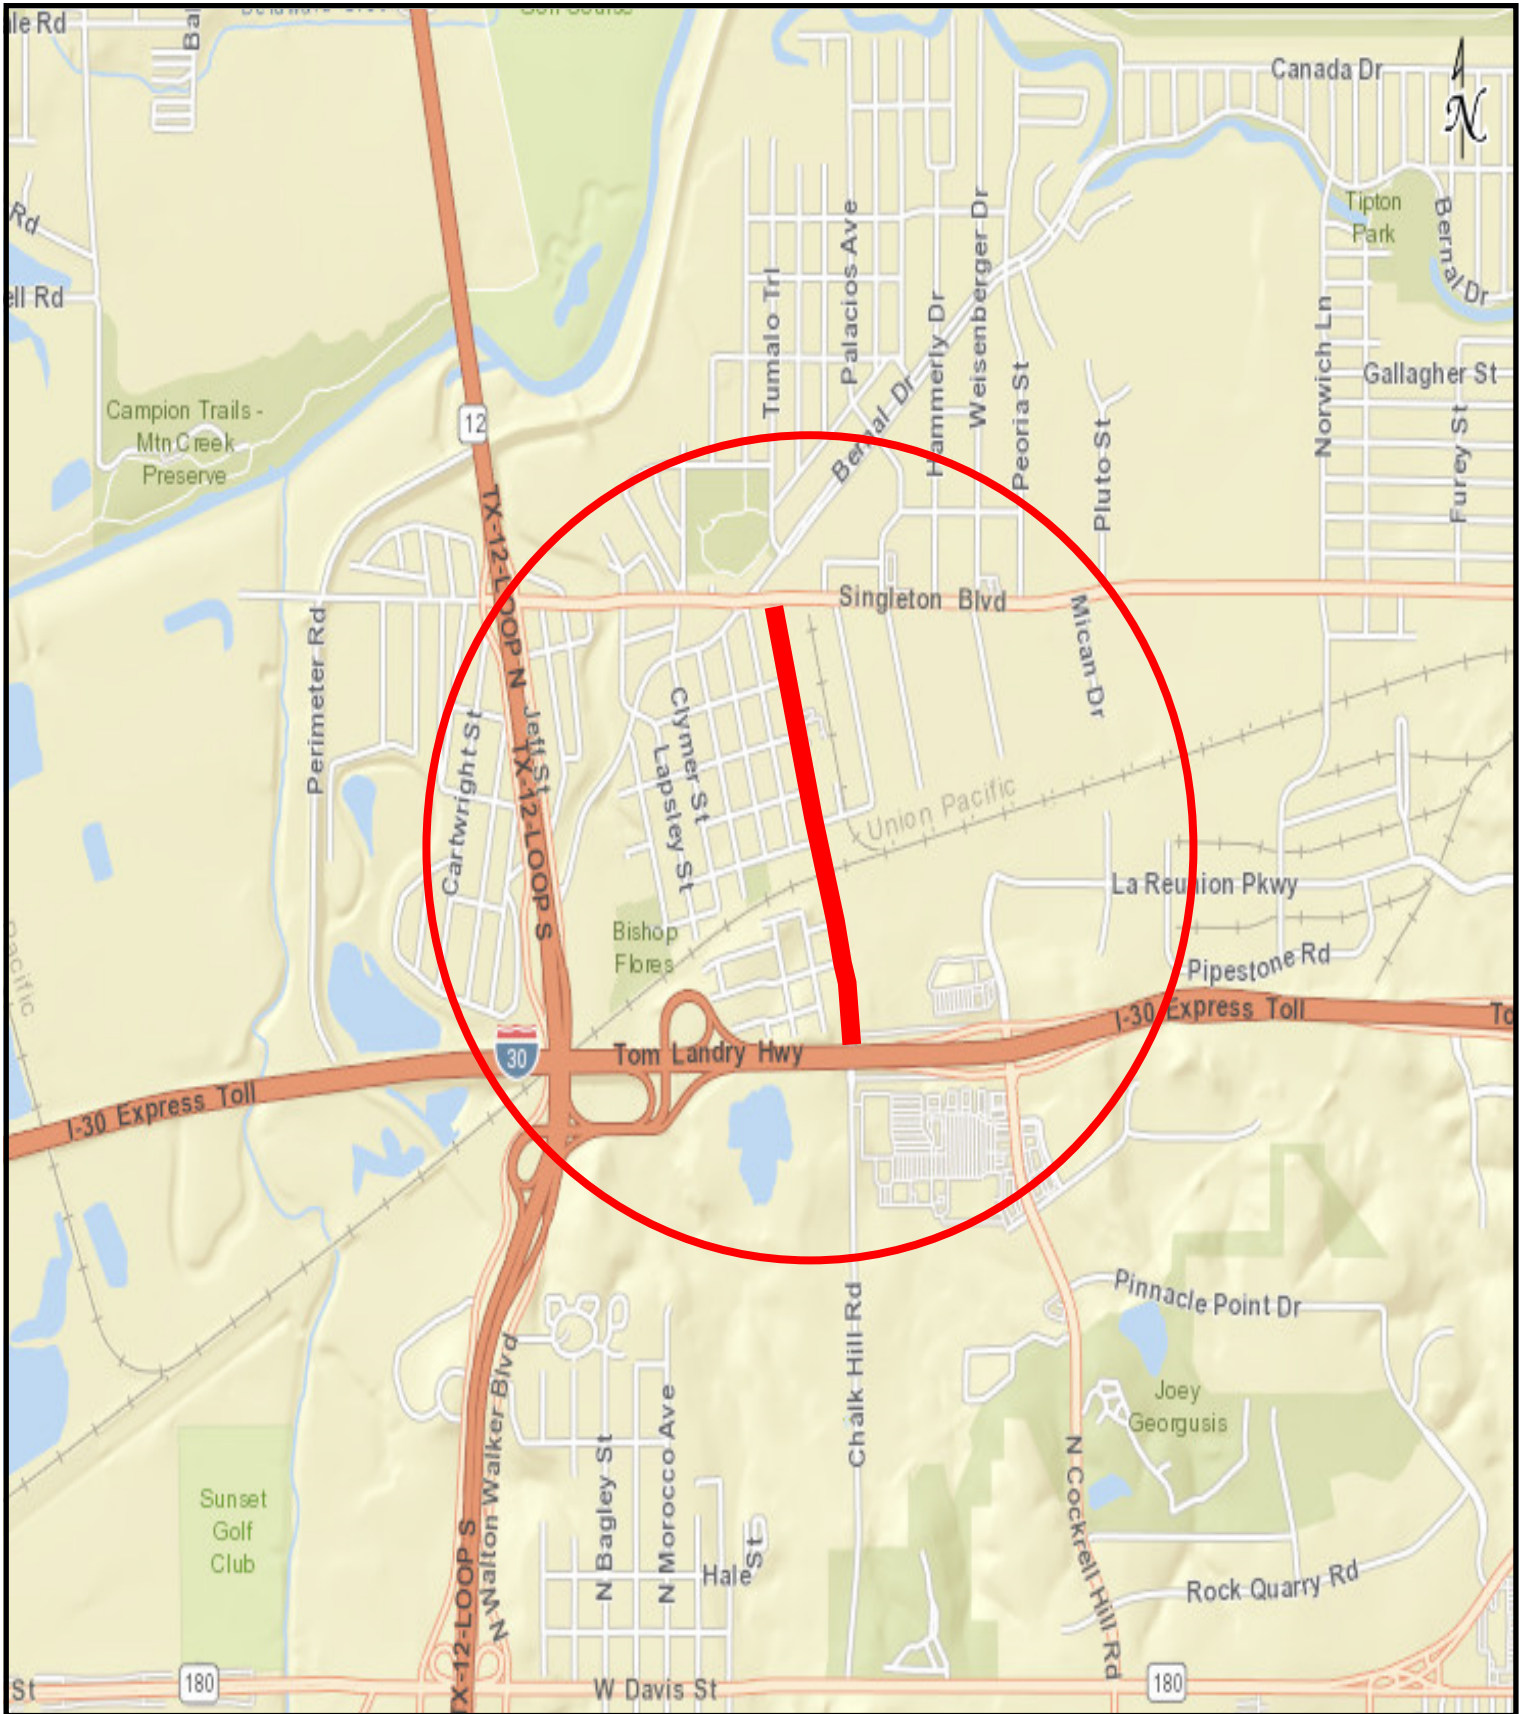

THOROUGHFARES

CHALK HILL ROAD FROM IH-30 WESTBOUND FRONTAGE ROAD TO SINGLETON BOULEVARD (NORTH PROJECT)

COUNCIL DISTRICT 6

THOROUGHFARES

CHALK HILL ROAD FROM DAVIS STREET TO 800 FEET SOUTH OF IH-30 (SOUTH PROJECT)

COUNCIL DISTRICT 6