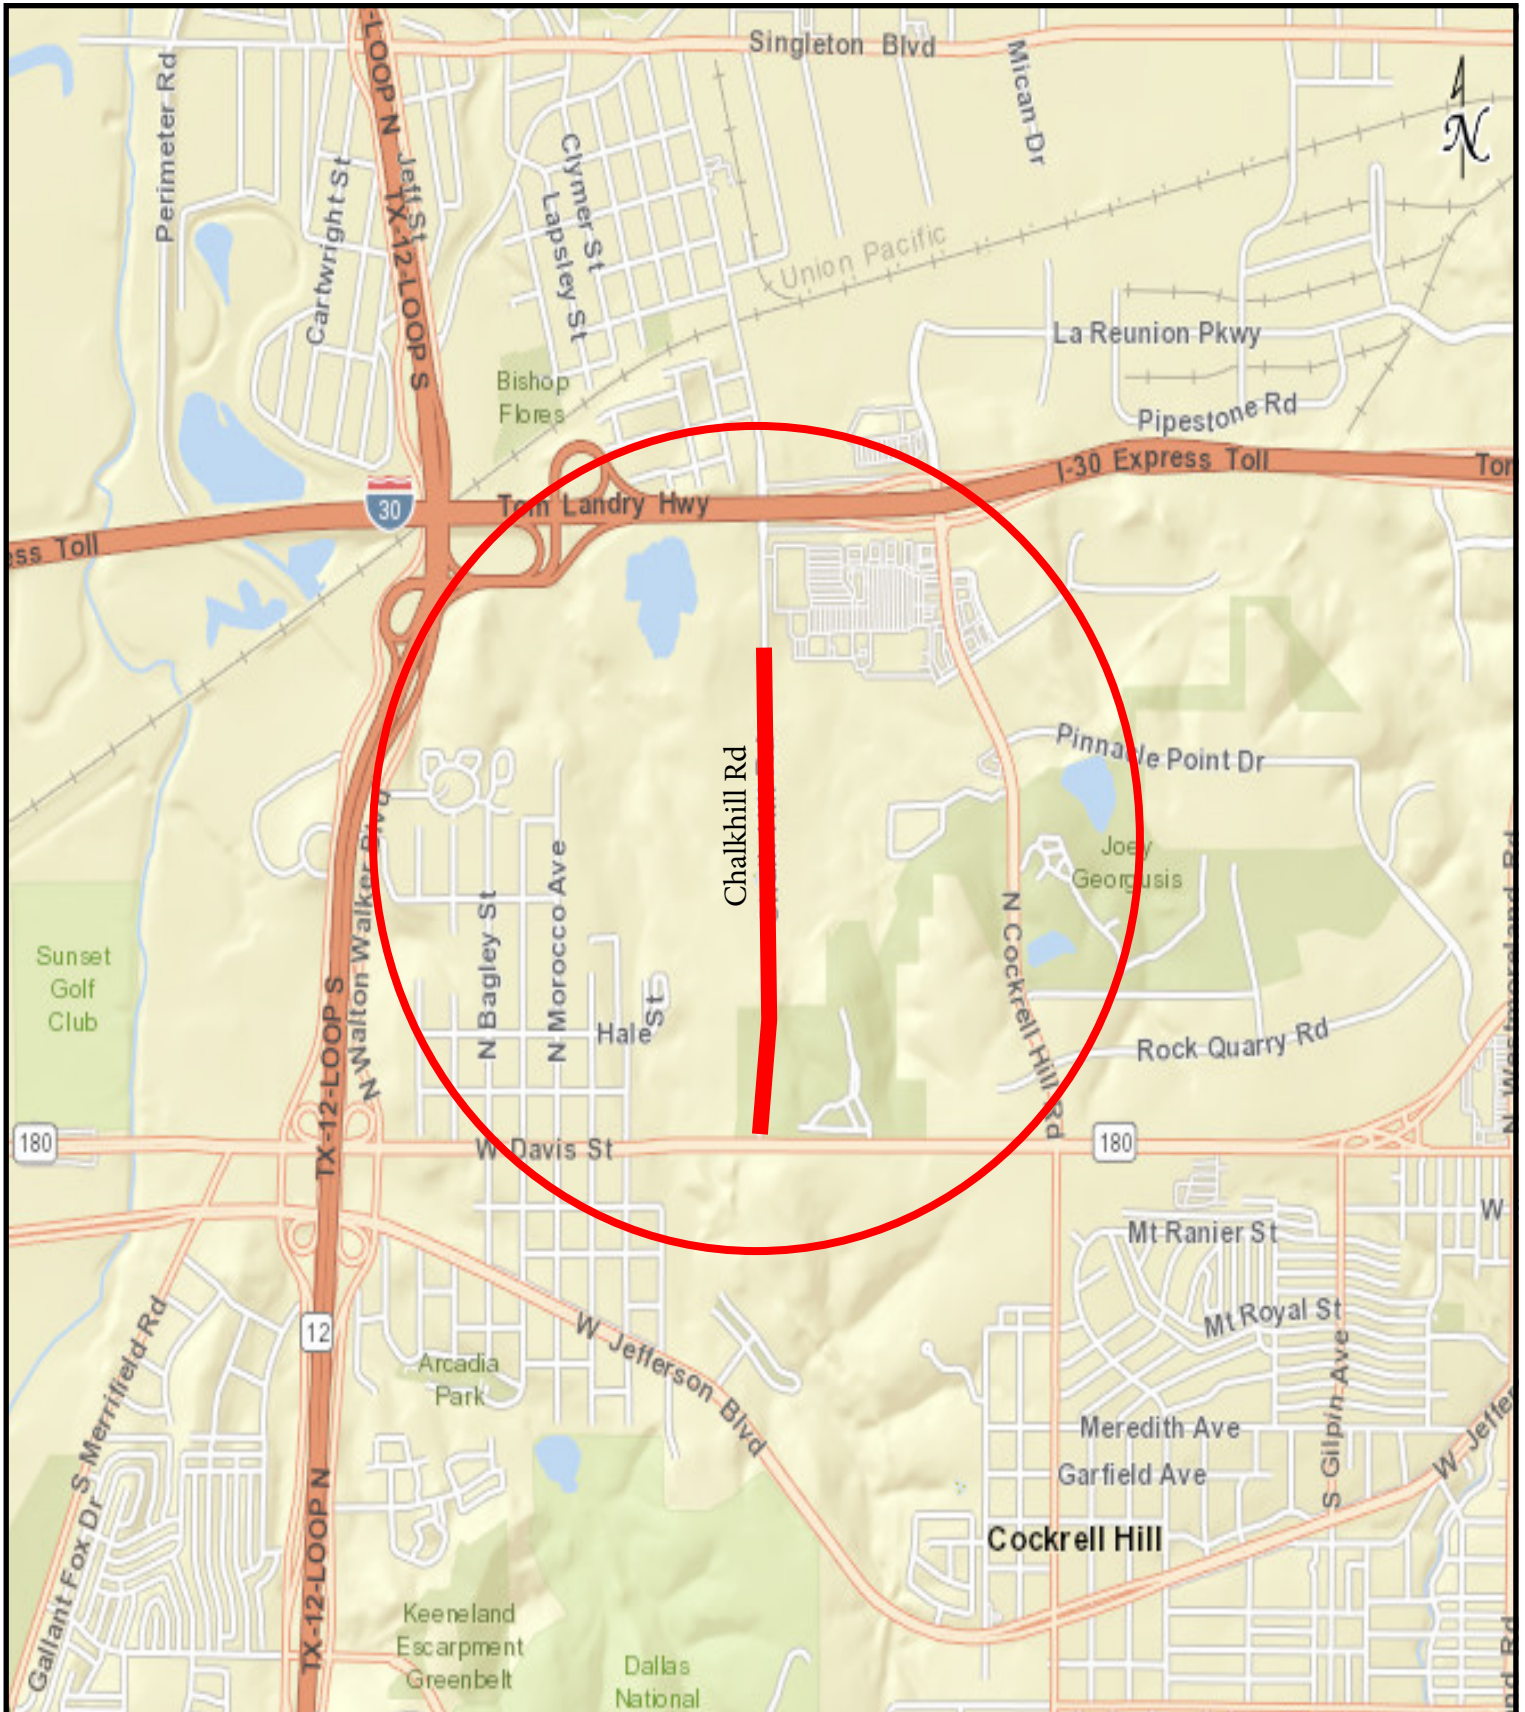

THOROUGHFARES

CHALK HILL ROAD FROM IH-30 WESTBOUND FRONTAGE ROAD TO SINGLETON BOULEVARD (NORTH PROJECT)

COUNCIL DISTRICT 6

THOROUGHFARES

CHALK HILL ROAD FROM DAVIS STREET TO 800 FEET SOUTH OF IH-30 (SOUTH PROJECT)

COUNCIL DISTRICT 6