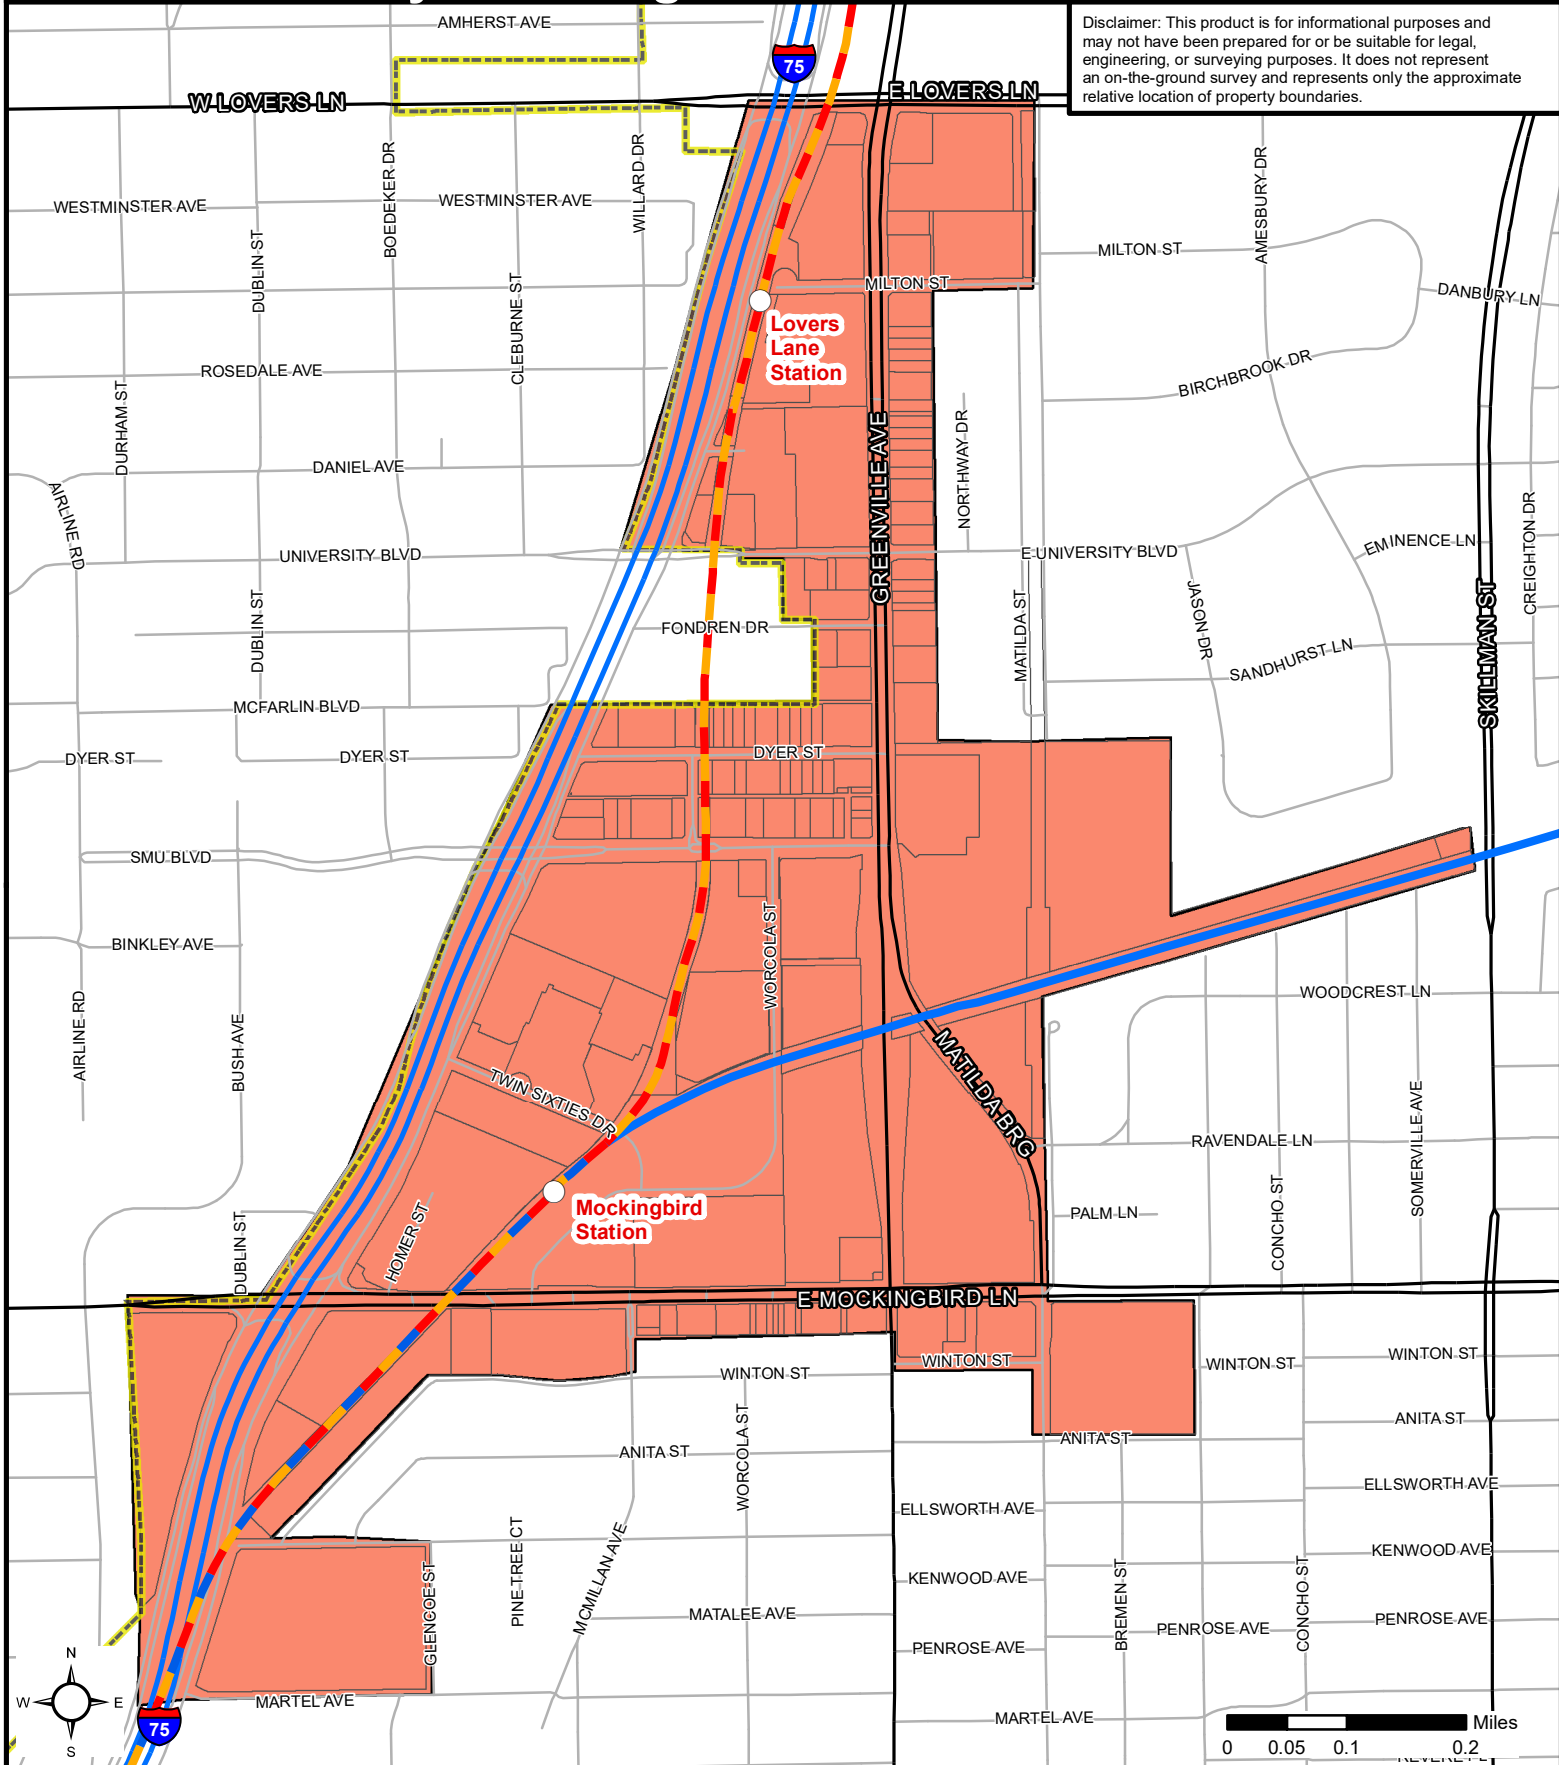

University Crossing PID Boundaries - Exhibit A

Disclaimer: This product is for informational purposes and may not have been prepared for or be suitable for legal, engineering, or surveying purposes. It does not represent an on-the-ground survey and represents only the approximate relative location of property boundaries.

Legend		— Freeway	○ Rail Station
■ University Crossing - 2021	— Tollway	— DART Red Line	— DART Blue Line
□ Tax Parcels - 2021	— Highway	— DART Green Line	— DART Orange Line
▭ City of Dallas	— Arterial	— DART Orange Line	— Commuter Rail
	— Local Streets		

Data Source: City of Dallas, 2021; DCAD, 2021.