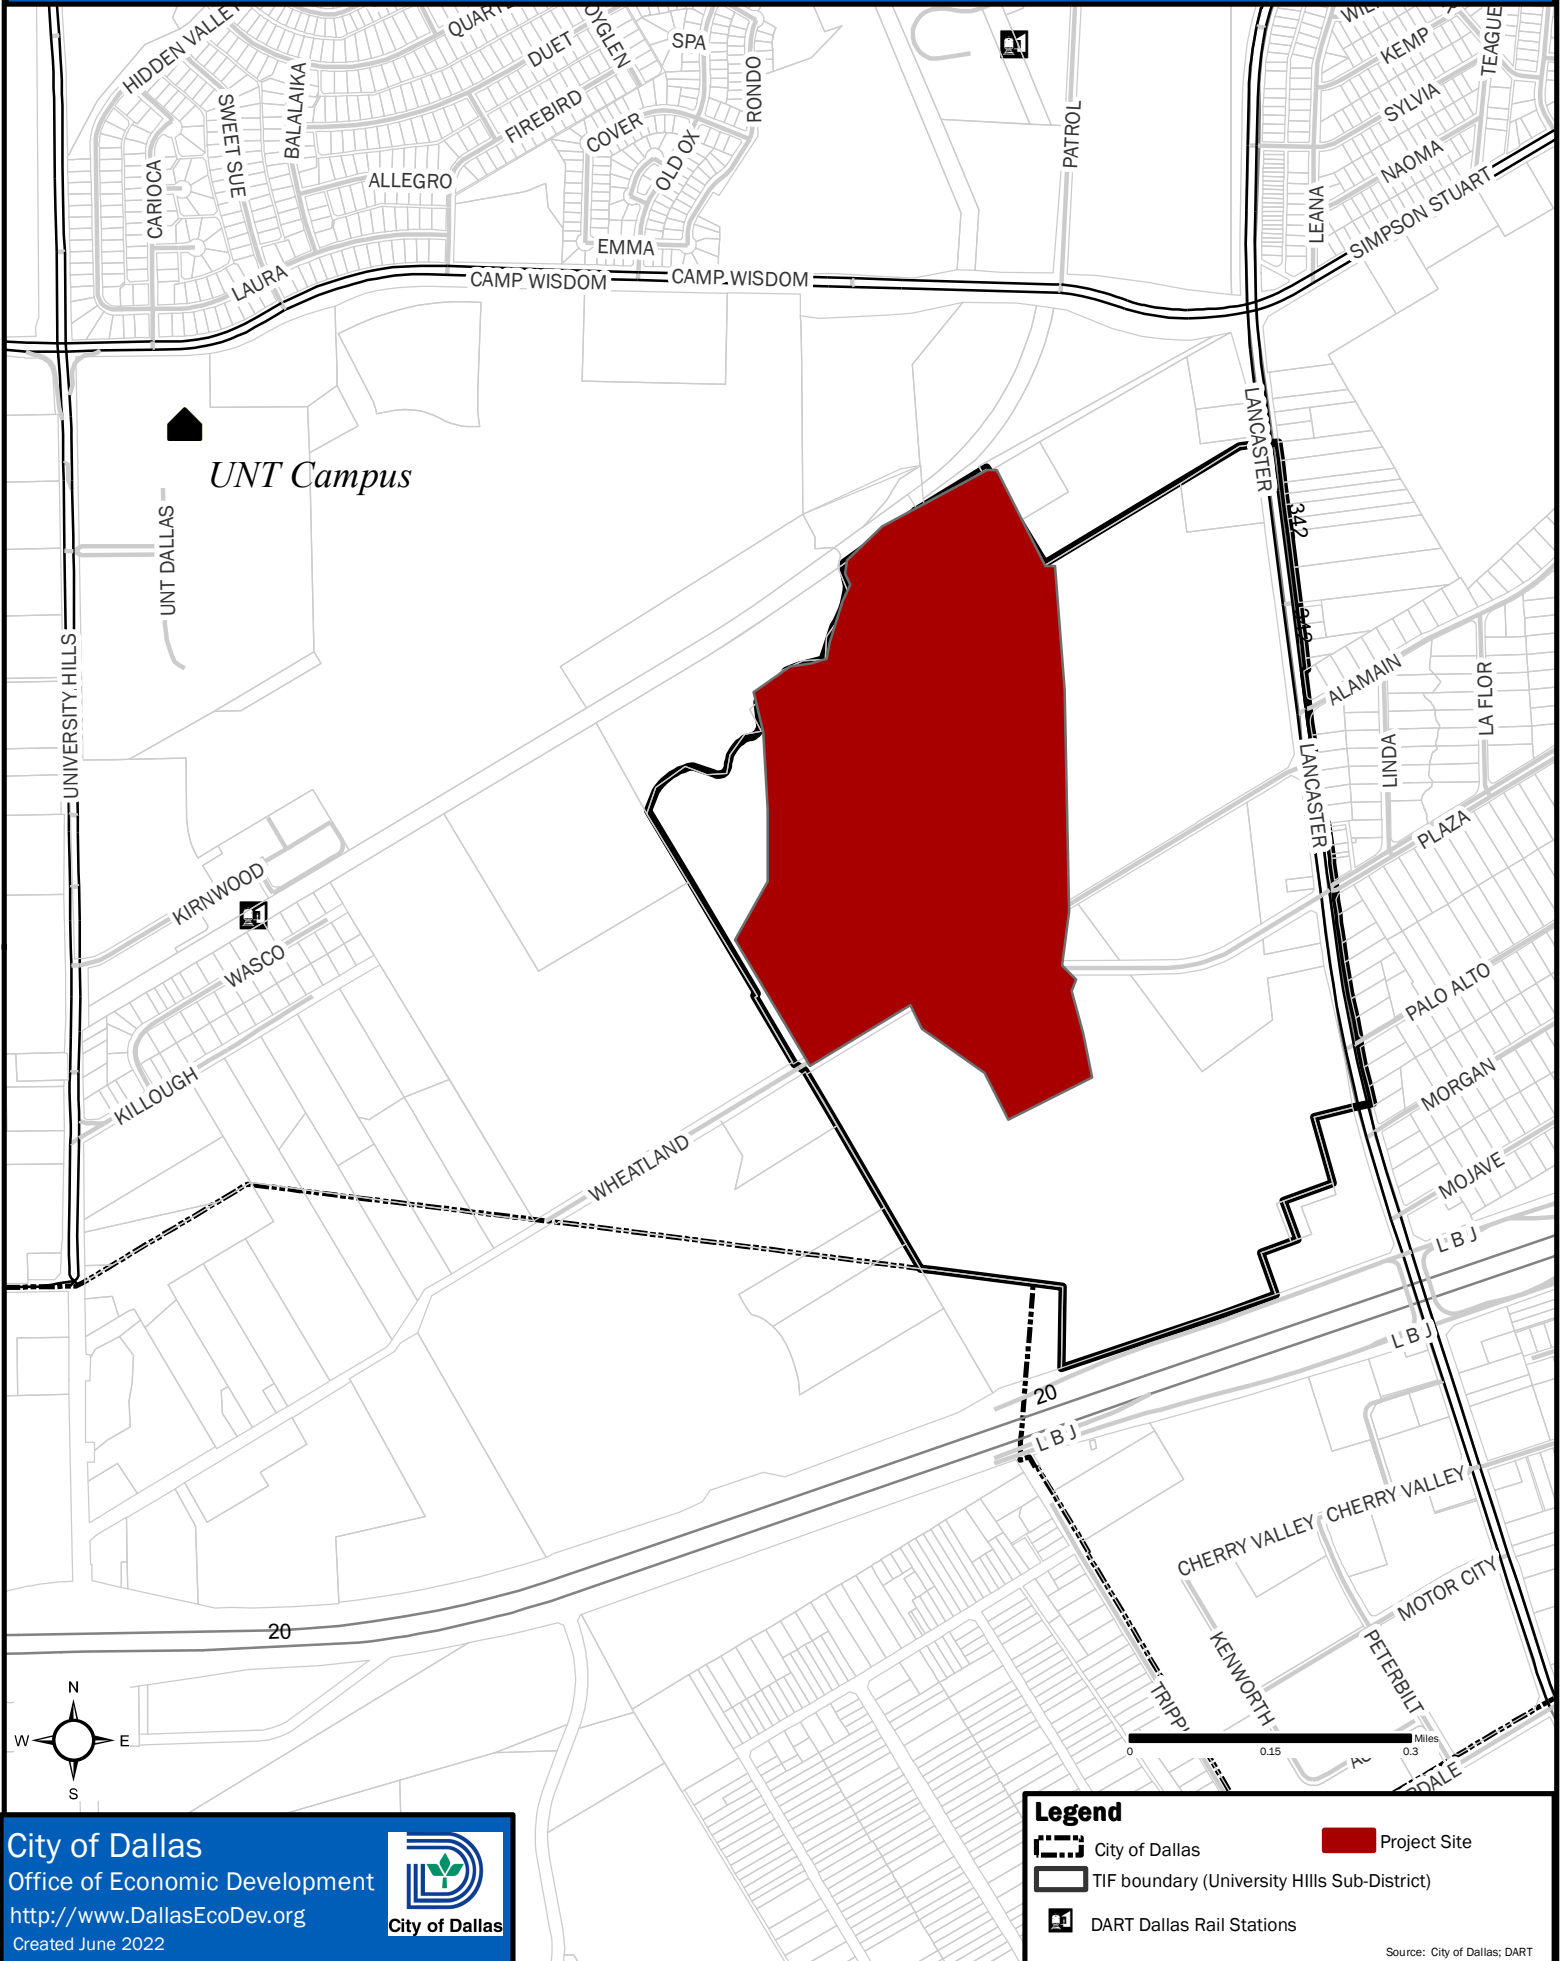

# University TIF - University Hills Phase I

## Legend

- City of Dallas
- TIF boundary (University Hills Sub-District)
- Project Site
- DART Dallas Rail Stations