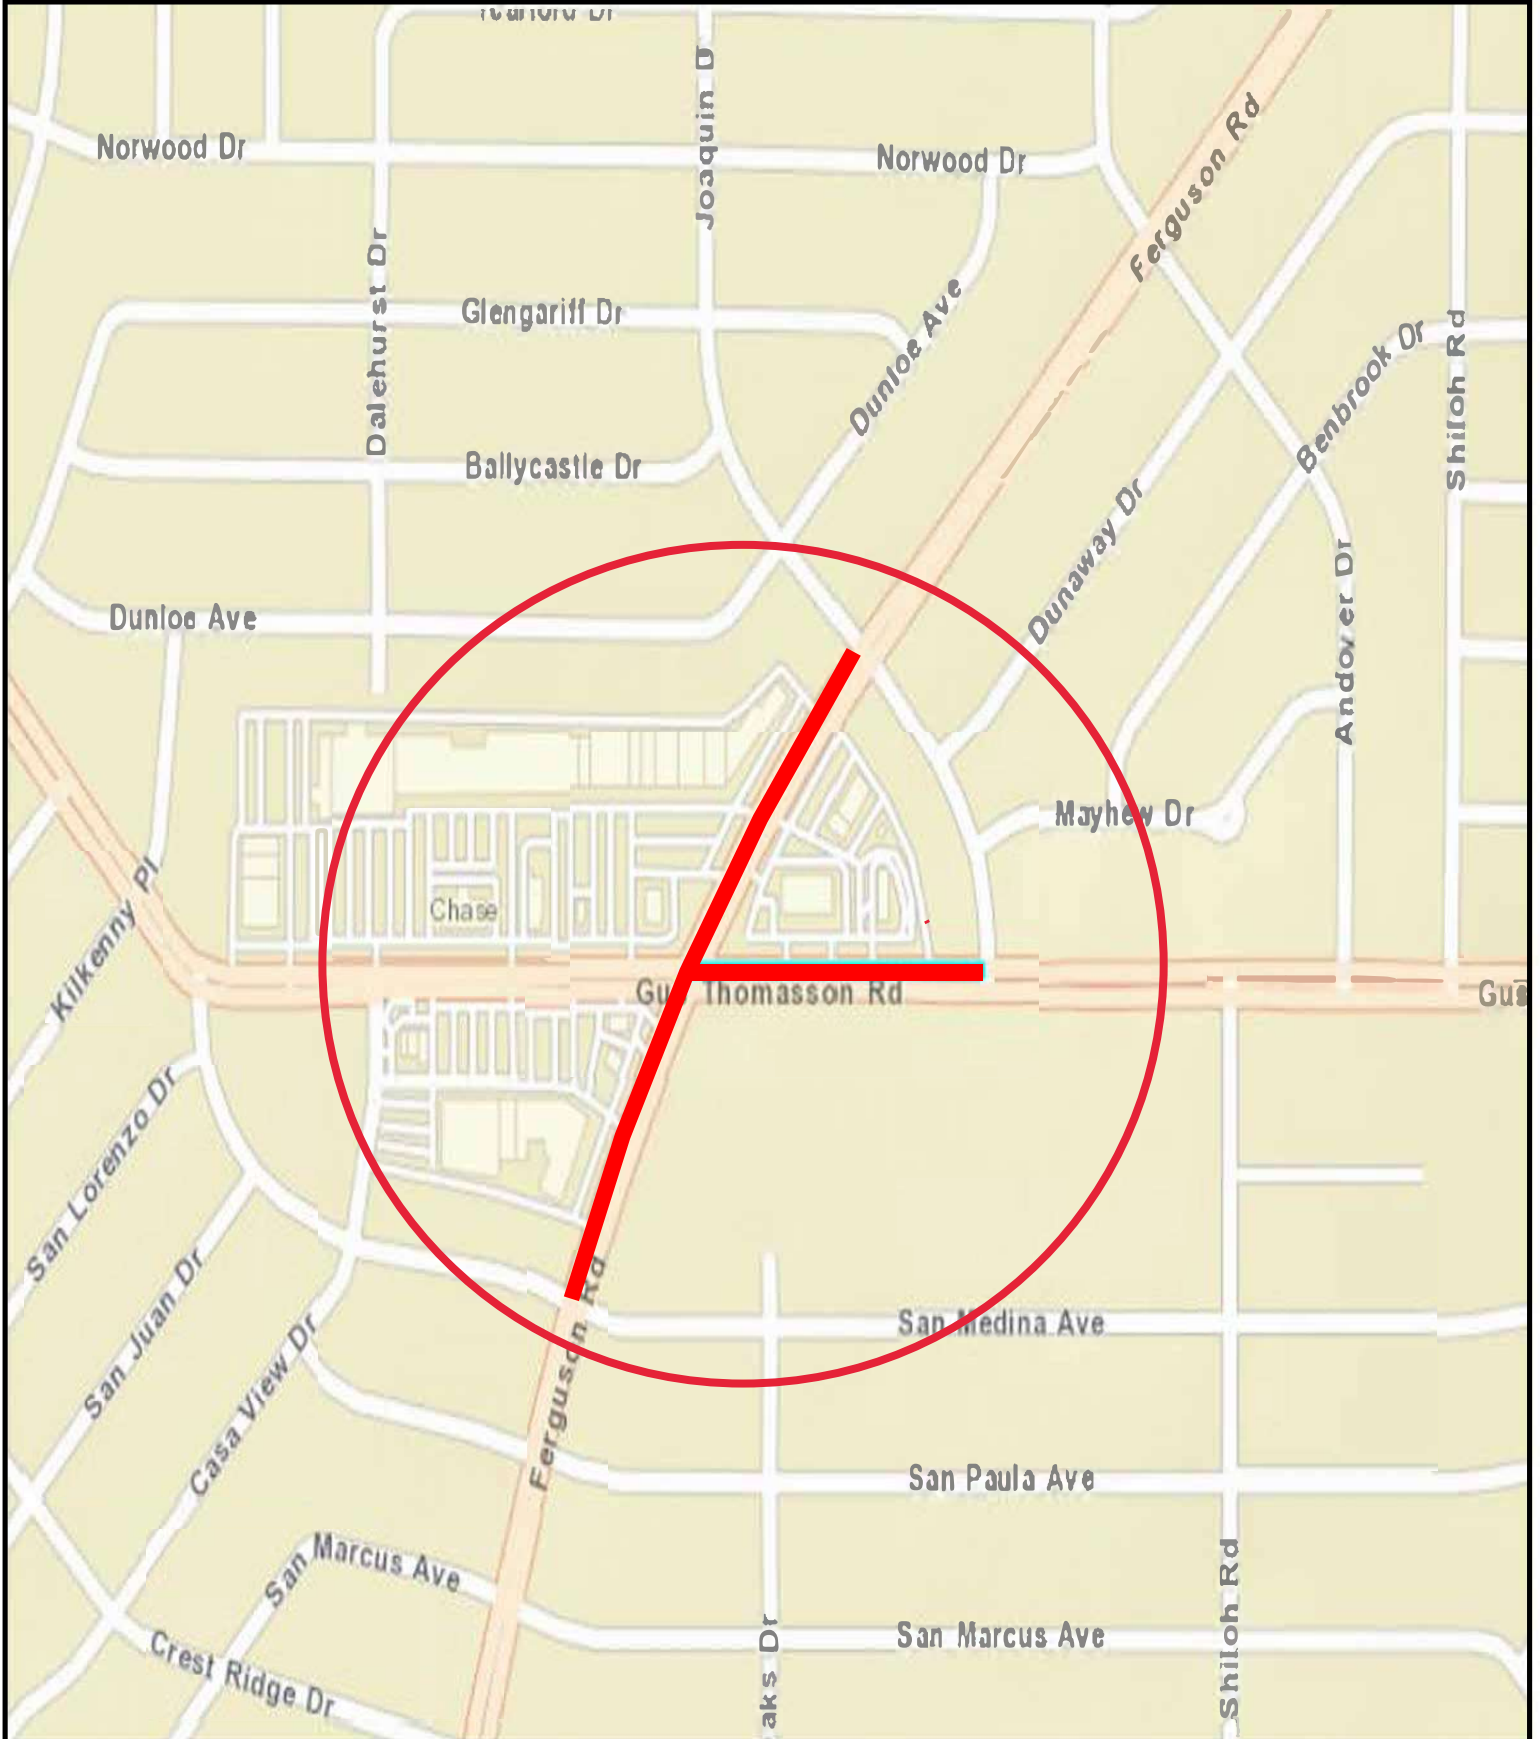

**STREETSCAPE/URBAN DESIGN  
CASA VIEW STREET IMPROVEMENTS PROJECT - GUS THOMASSON  
ROAD FROM FERGUSON ROAD TO JOAQUIN DRIVE AND FERGUSON  
ROAD FROM JOAQUIN DRIVE TO SAN MEDINA AVENUE**

**COUNCIL DISTRICTS 2 & 9**