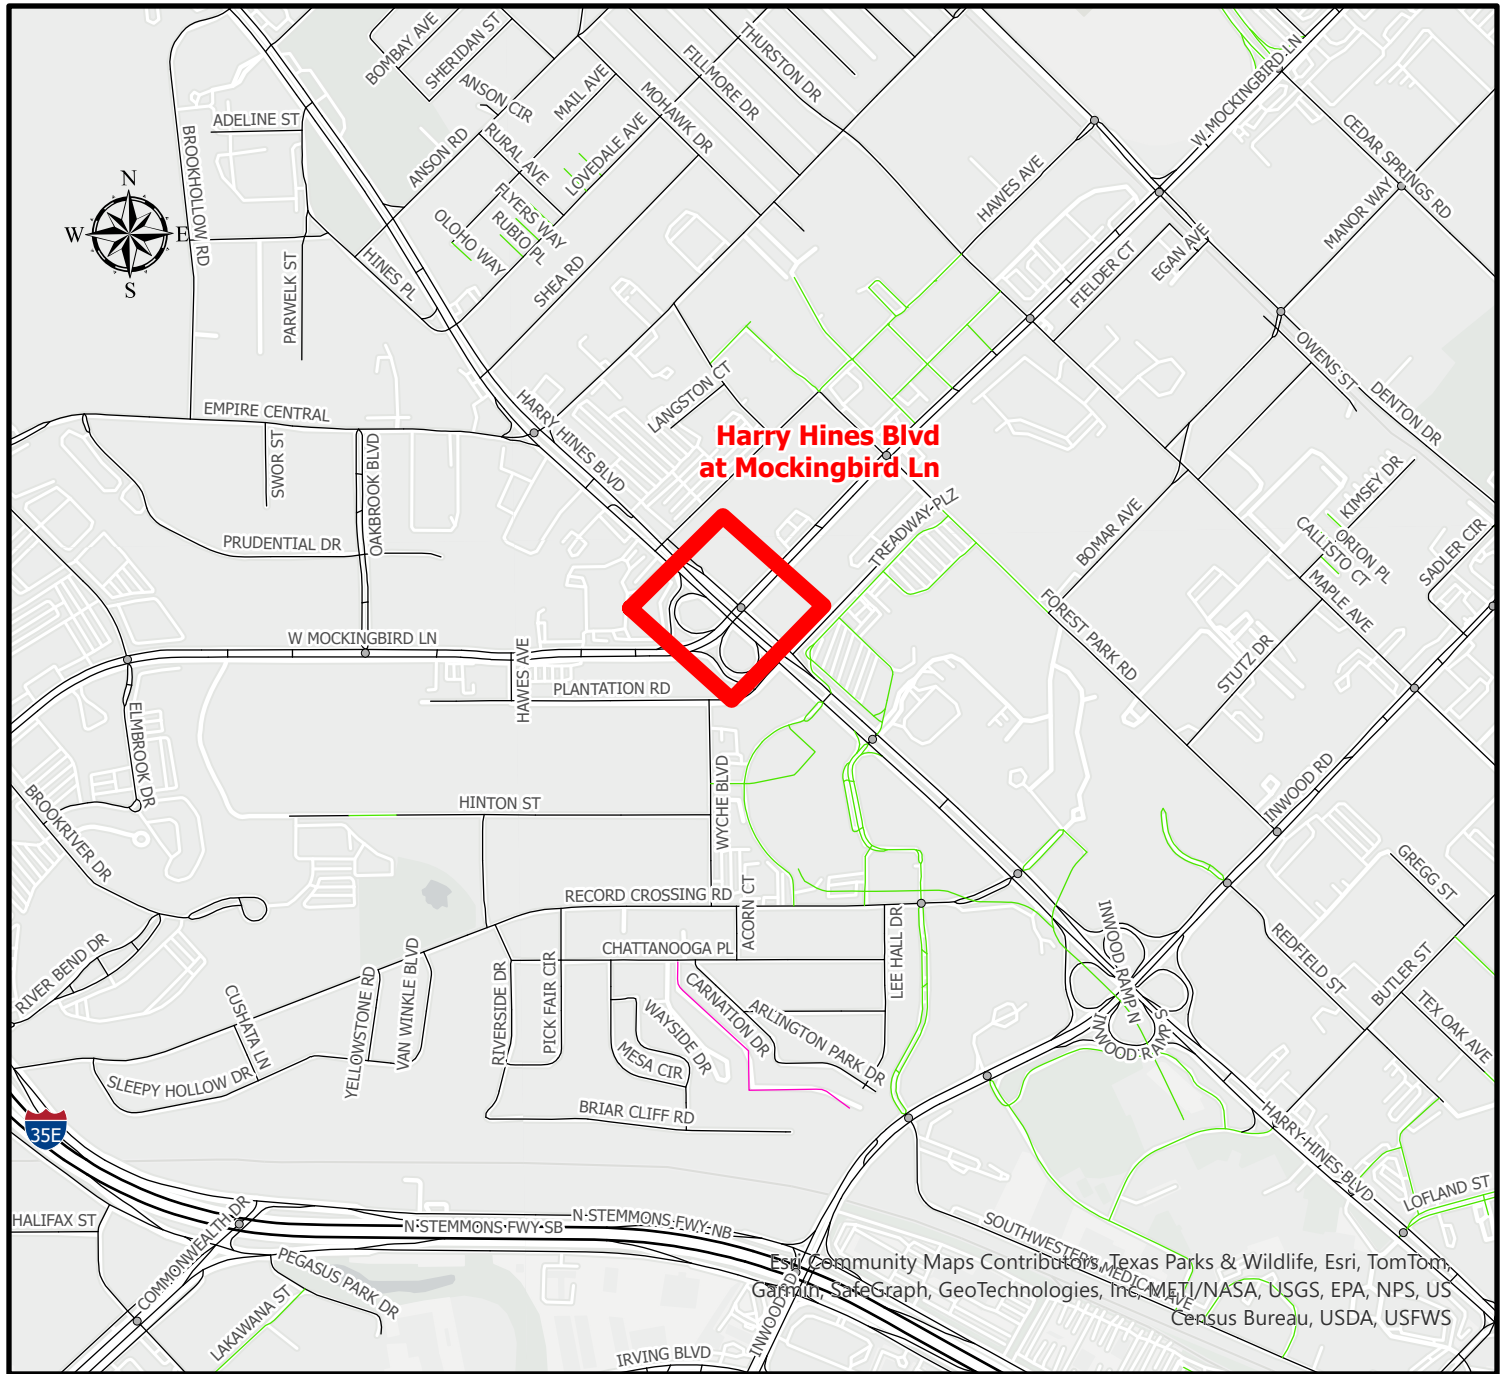

Harry Hines Boulevard and Mockingbird Lane CSJ 0918-47-484

- █ Project Location
- █ Future Street (Platted)
- █ Private Street
- █ Public Street

Council District 2

Esri, Community Maps Contributors, Texas Parks & Wildlife, Esri, TomTom, Garmin, SafeGraph, GeoTechnologies, Inc., METI/NASA, USGS, EPA, NPS, US Census Bureau, USDA, USFWS