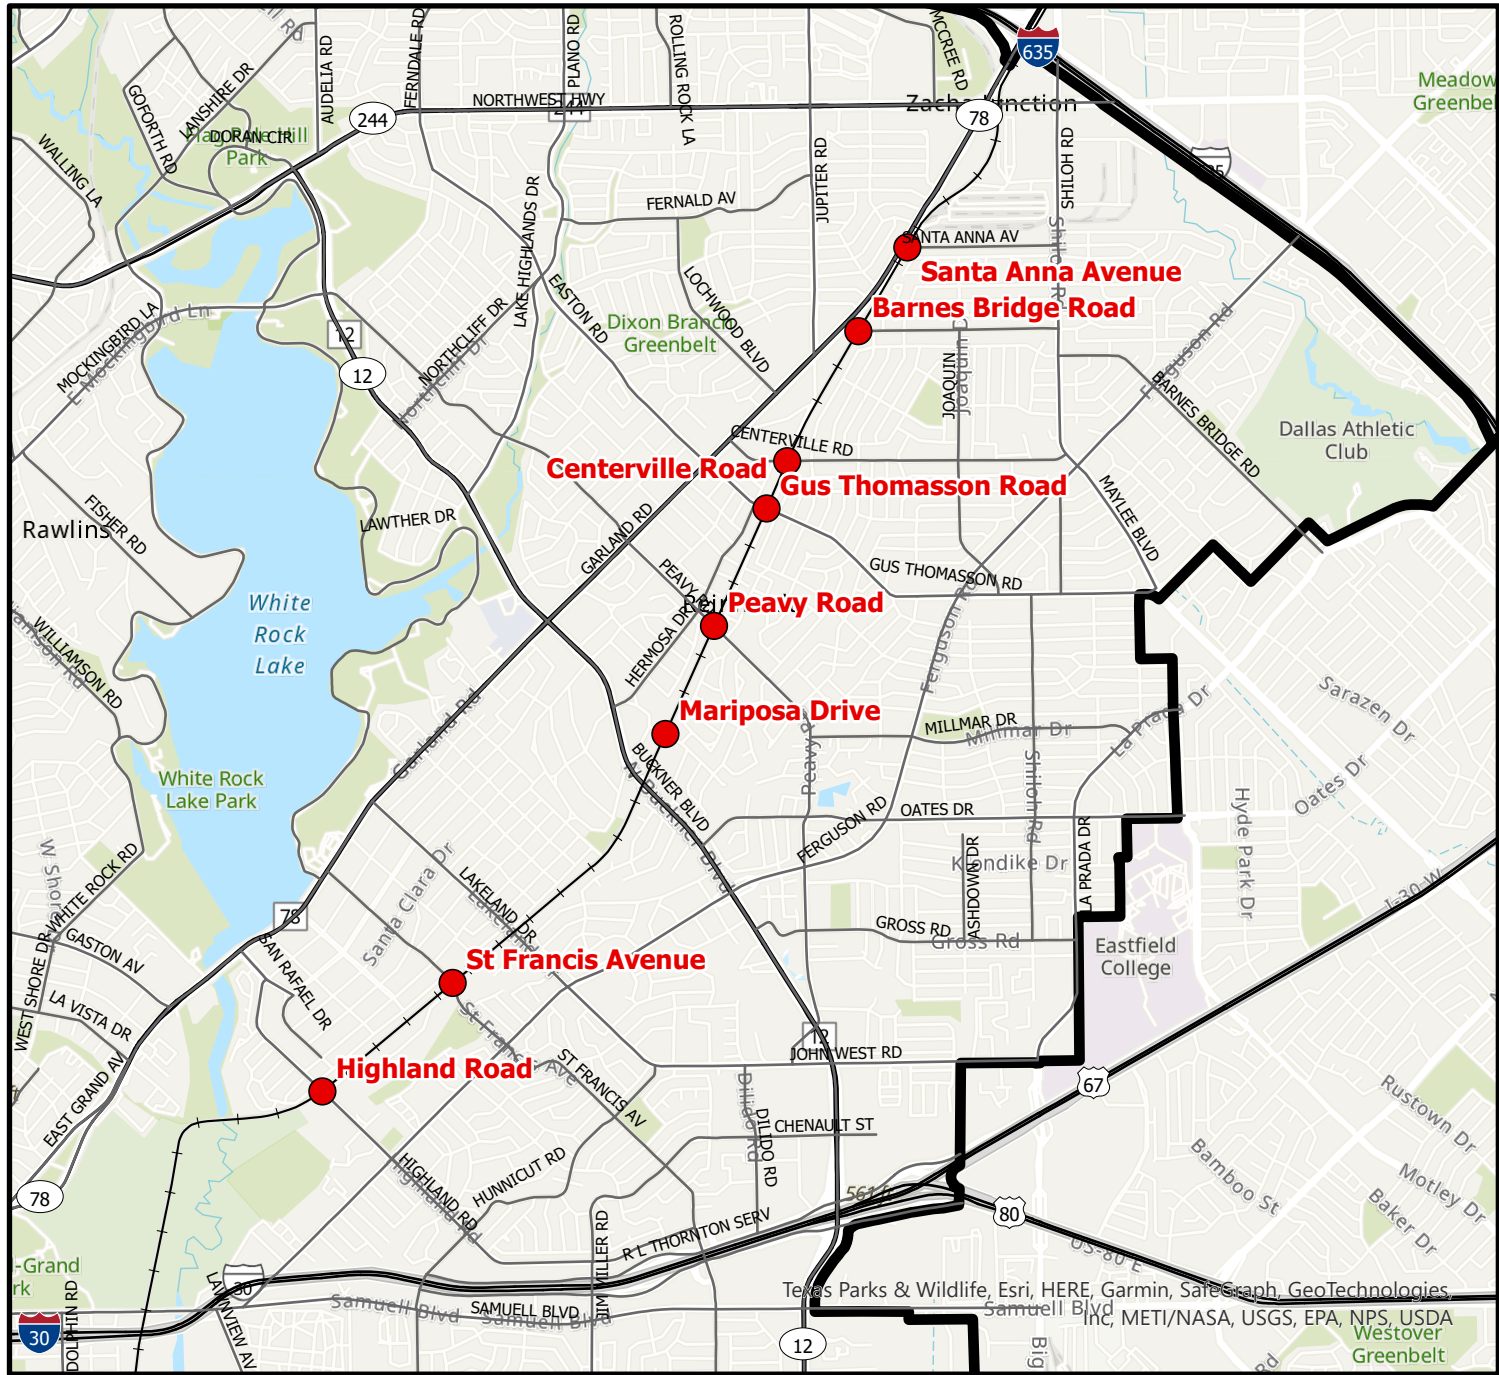

Quiet Zone Along the Kansas City Southern Railway

- KCS Railway Crossings
- Kansas City Southern Railway
- Dallas

Council District 2, 9

Texas Parks & Wildlife, Esri, HERE, Garmin, Satelife, GeoTechnologies, Inc, METI/NASA, USGS, EPA, NPS, USDA Westover Greenbelt