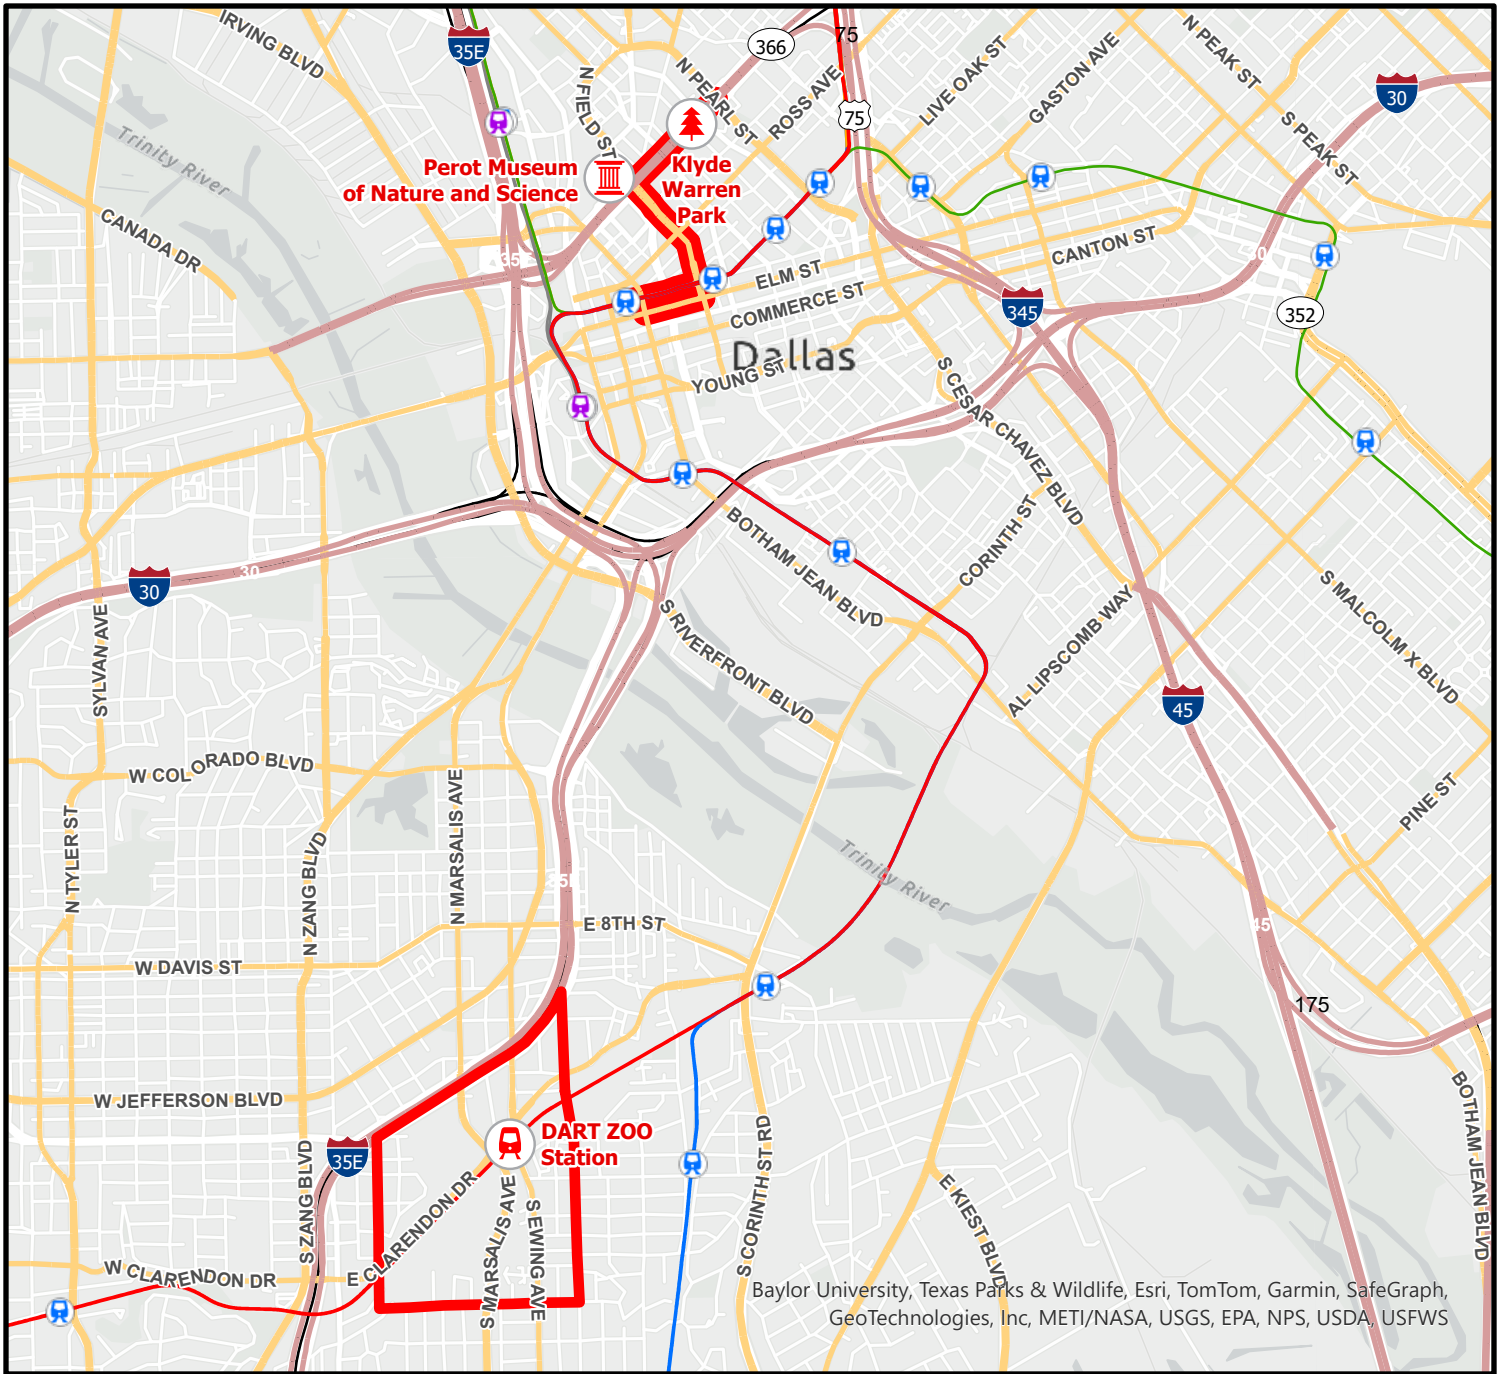

# Dallas Zoo Dart Station/Southern Gateway Public Green and system connections to the Perot Museum/Klyde Warren Park

- ▬ Project Limits
- Dallas

Council District 4, 14

Baylor University, Texas Parks & Wildlife, Esri, TomTom, Garmin, SafeGraph, GeoTechnologies, Inc, METI/NASA, USGS, EPA, NPS, USDA, USFWS