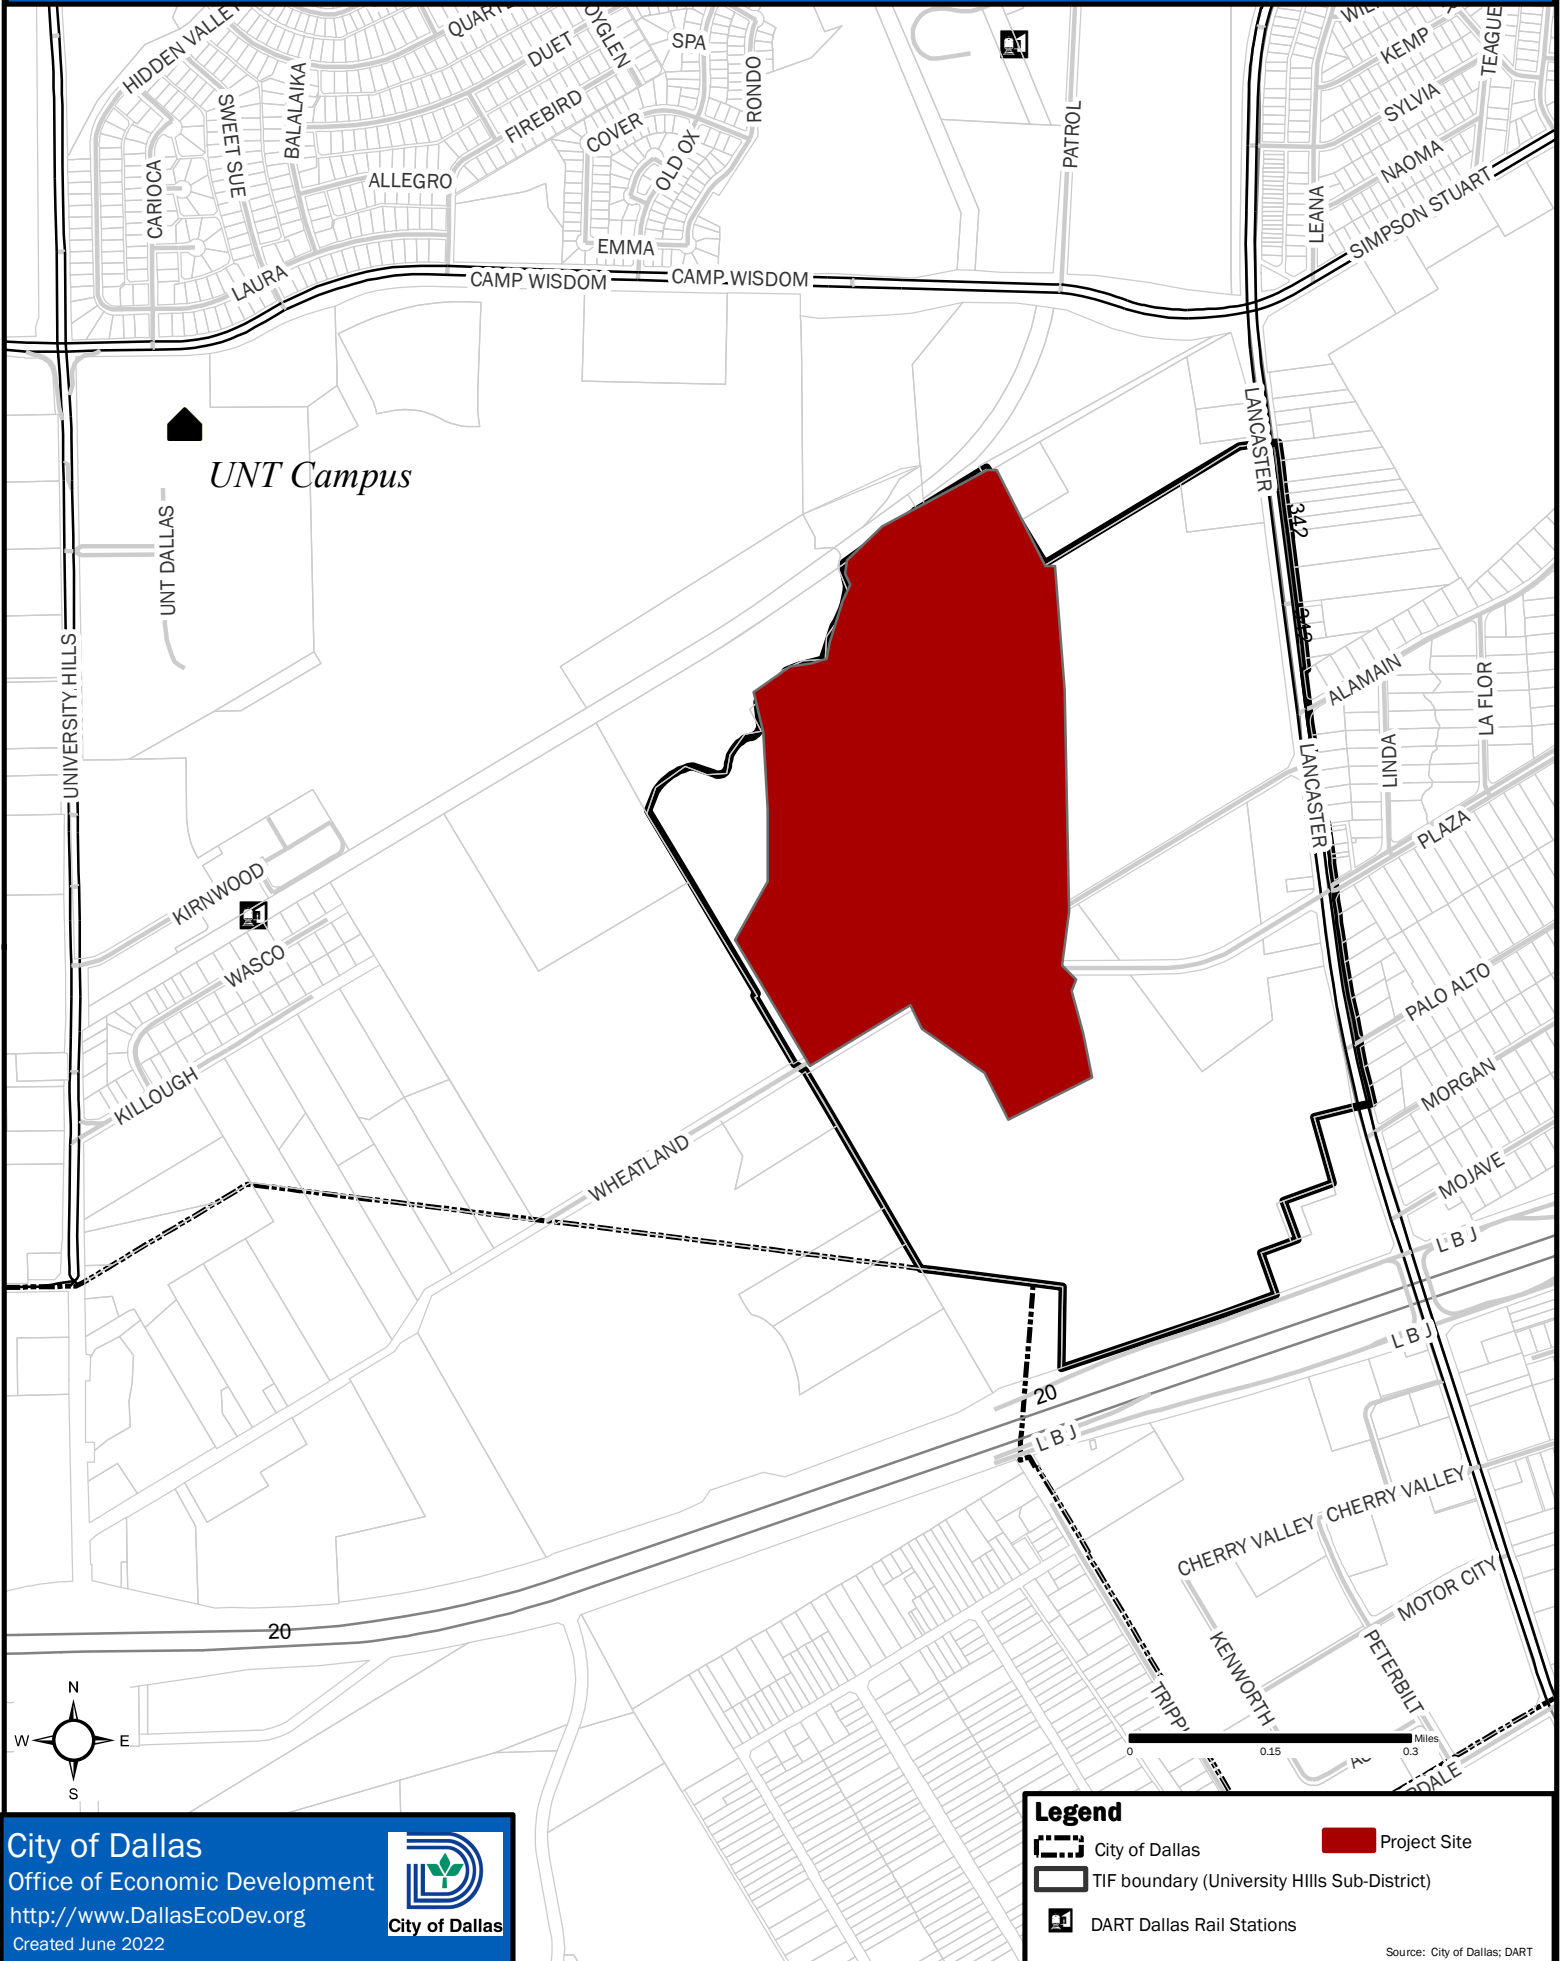

University TIF - University Hills Phase I

Legend

- City of Dallas
- TIF boundary (University Hills Sub-District)
- Project Site
- DART Dallas Rail Stations