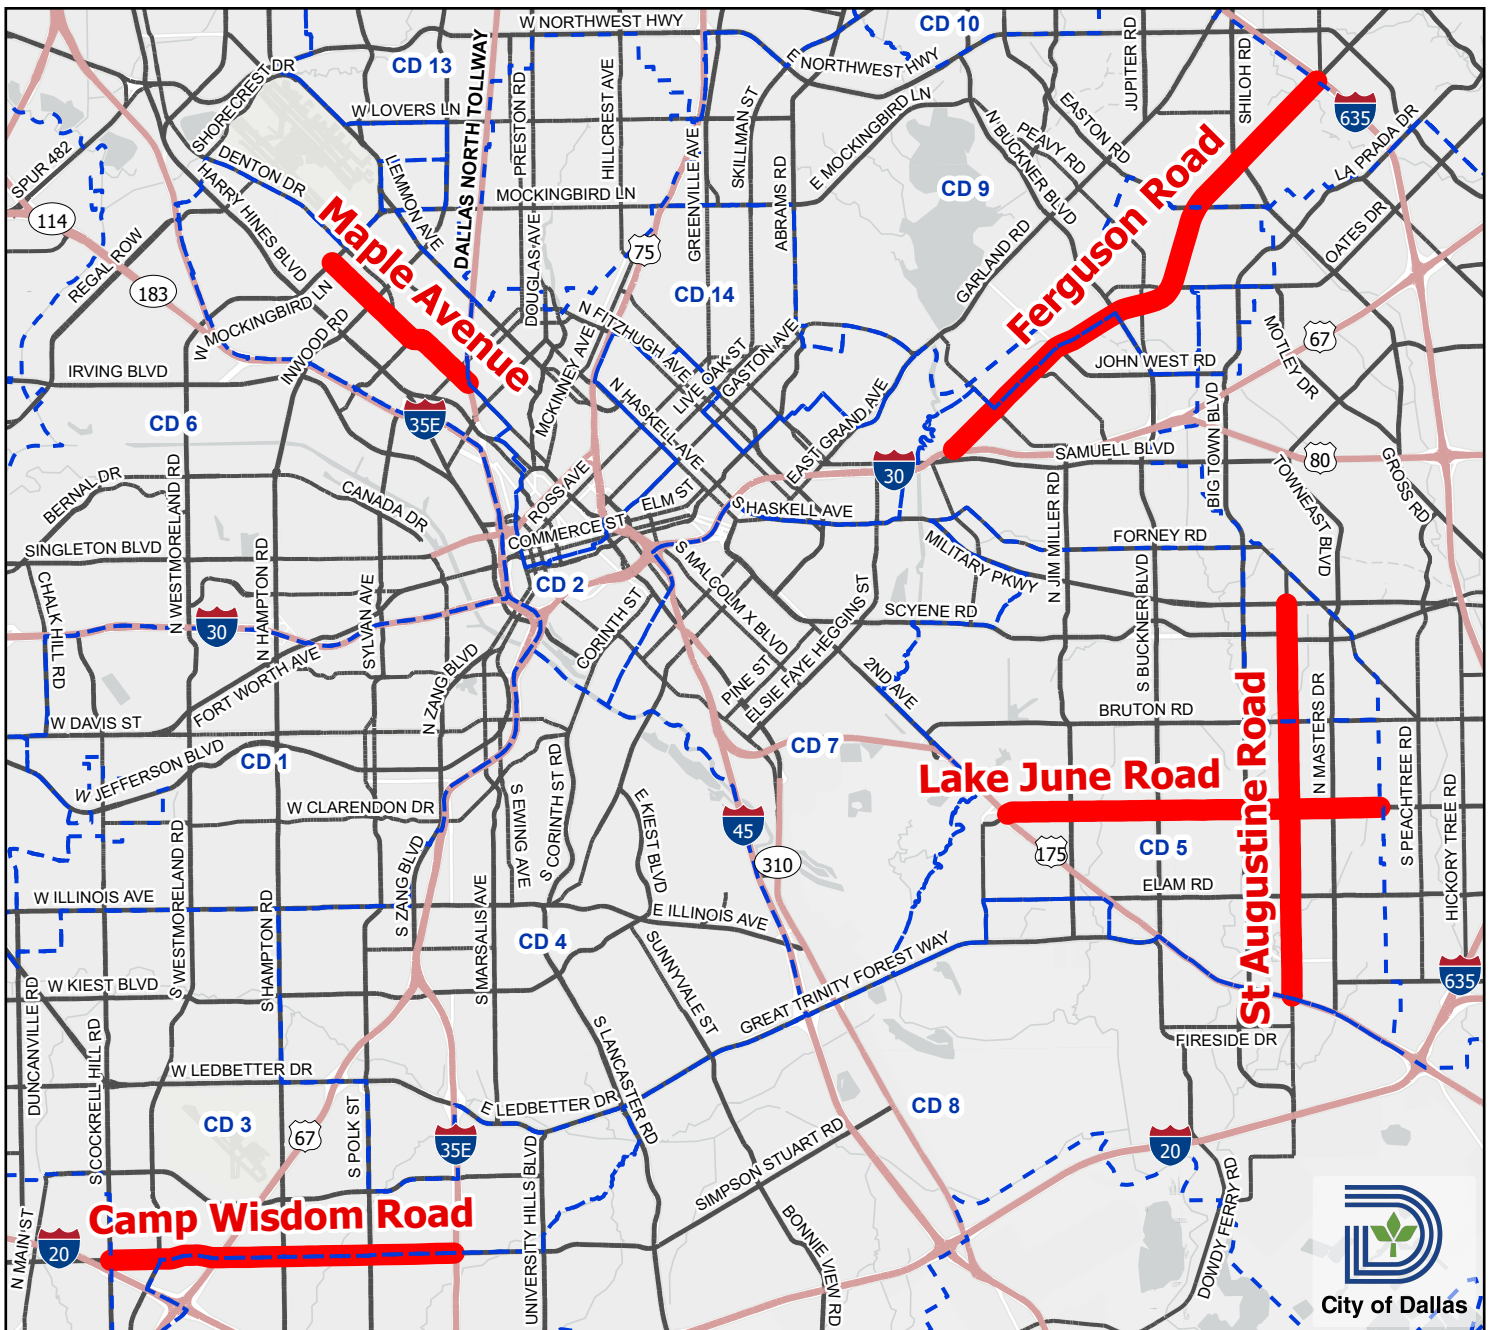

Pedestrian Safety Zones

Corridor Name	Limits	Council Districts
Camp Wisdom Road	Cockrell Hill Road to S R L Thornton Freeway (IH 35E)	3, 8
Ferguson Road	E R L Thornton Freeway (IH 30) to LBJ Freeway (IH 635)	2, 7, 9
Lake June Road	C F Hawn Freeway (U.S. 175) to Cheyenne Road	5
Maple Avenue	Mockingbird Lane to Dallas North Tollway	2
St Augustine Road	C F Hawn Freeway (U.S. 175) to Military Parkway	5, 7

Corridor

Sources: Esri, TomTom, Garmin, FAO, NOAA, USGS, (c) OpenStreetMap contributors, and the GIS User Community, Sources: Esri, TomTom, Garmin, (c) OpenStreetMap contributors, and the GIS User Community, City of Dallas

City of Dallas