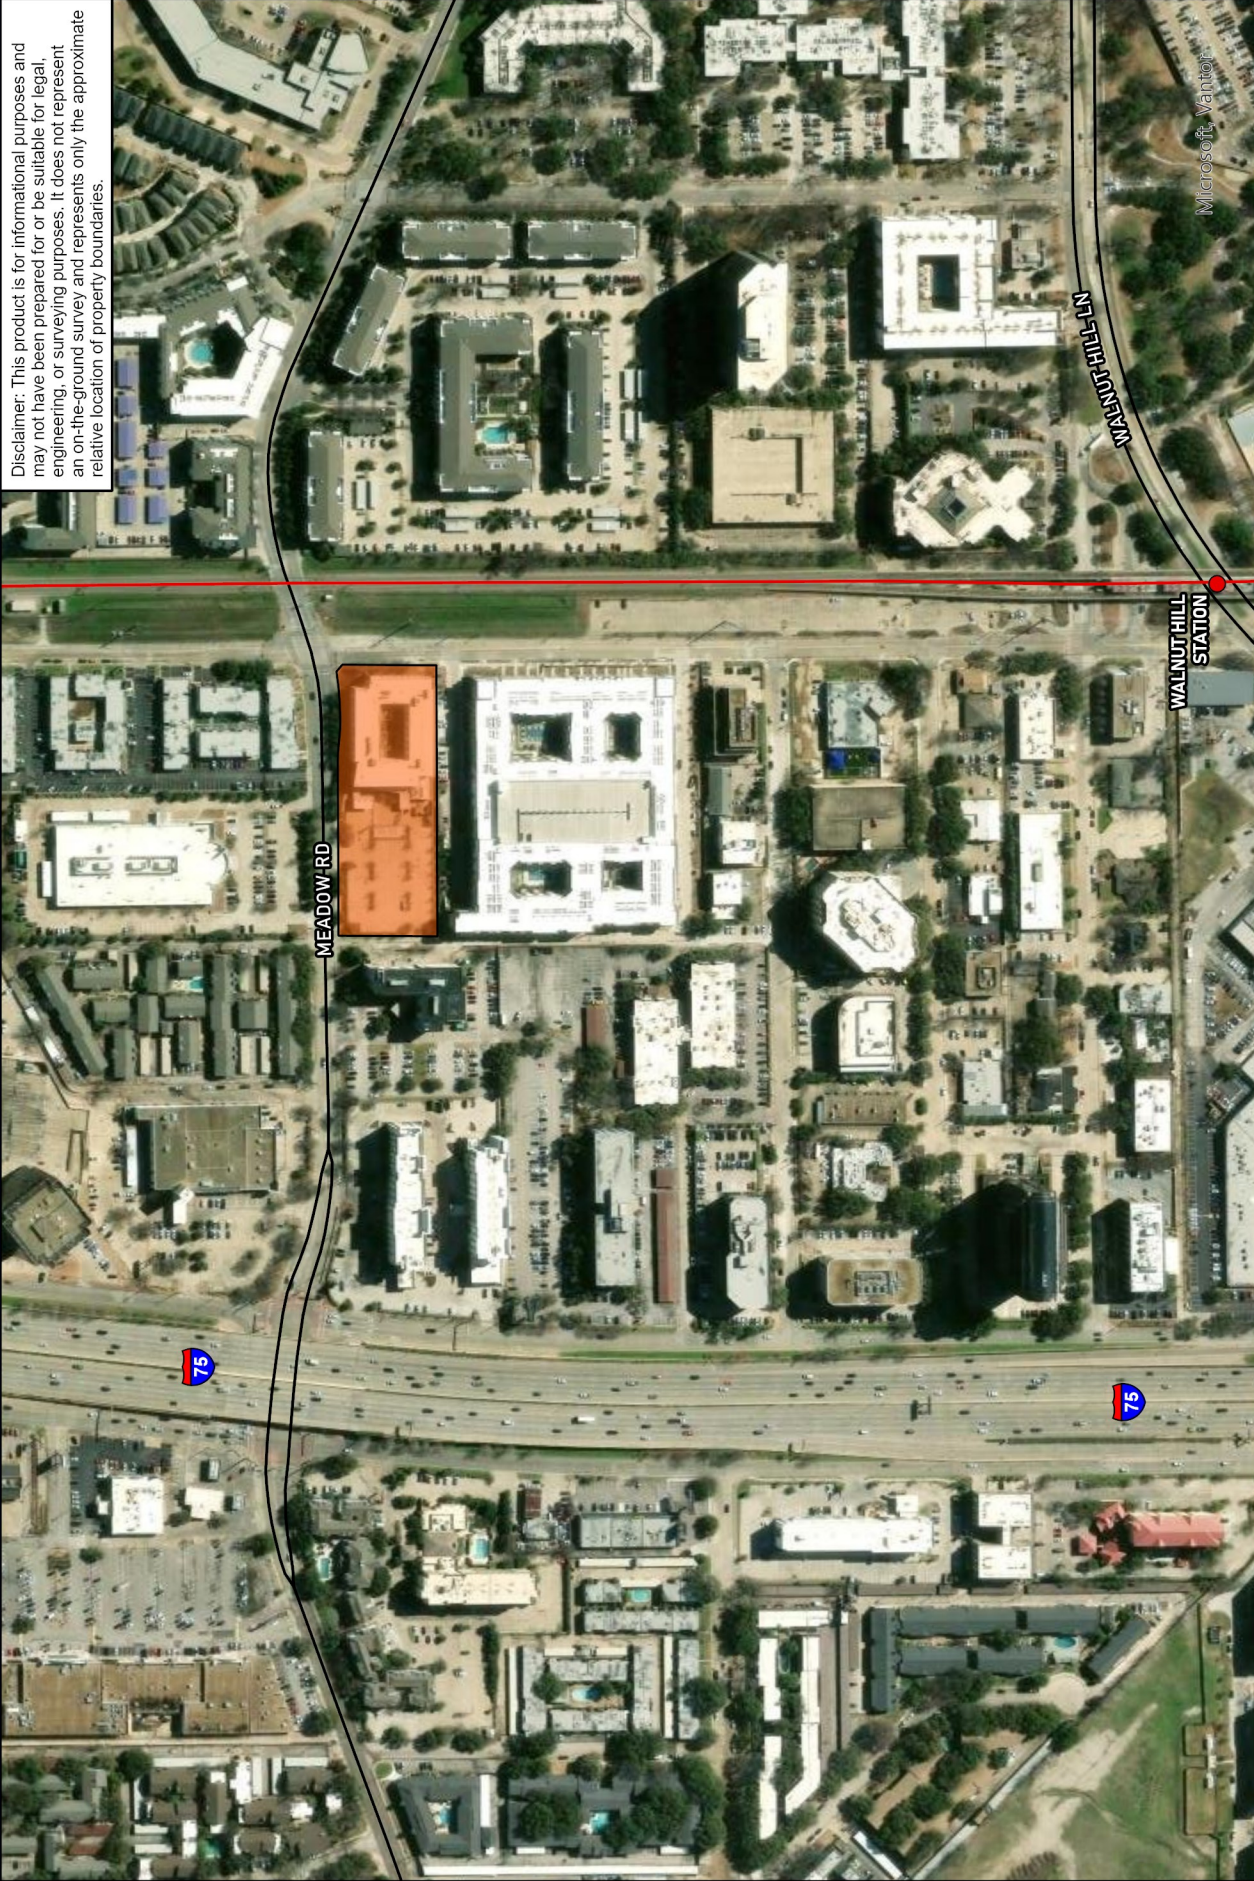

The Meadow Project Location Map

Disclaimer: This product is for informational purposes and may not have been prepared for or be suitable for legal, engineering, or surveying purposes. It does not represent an on-the-ground survey and represents only the approximate relative location of property boundaries.

- Legend**
- DART Red & Orange Line
 - Meadow Project Site
 - DART Light Rail Station