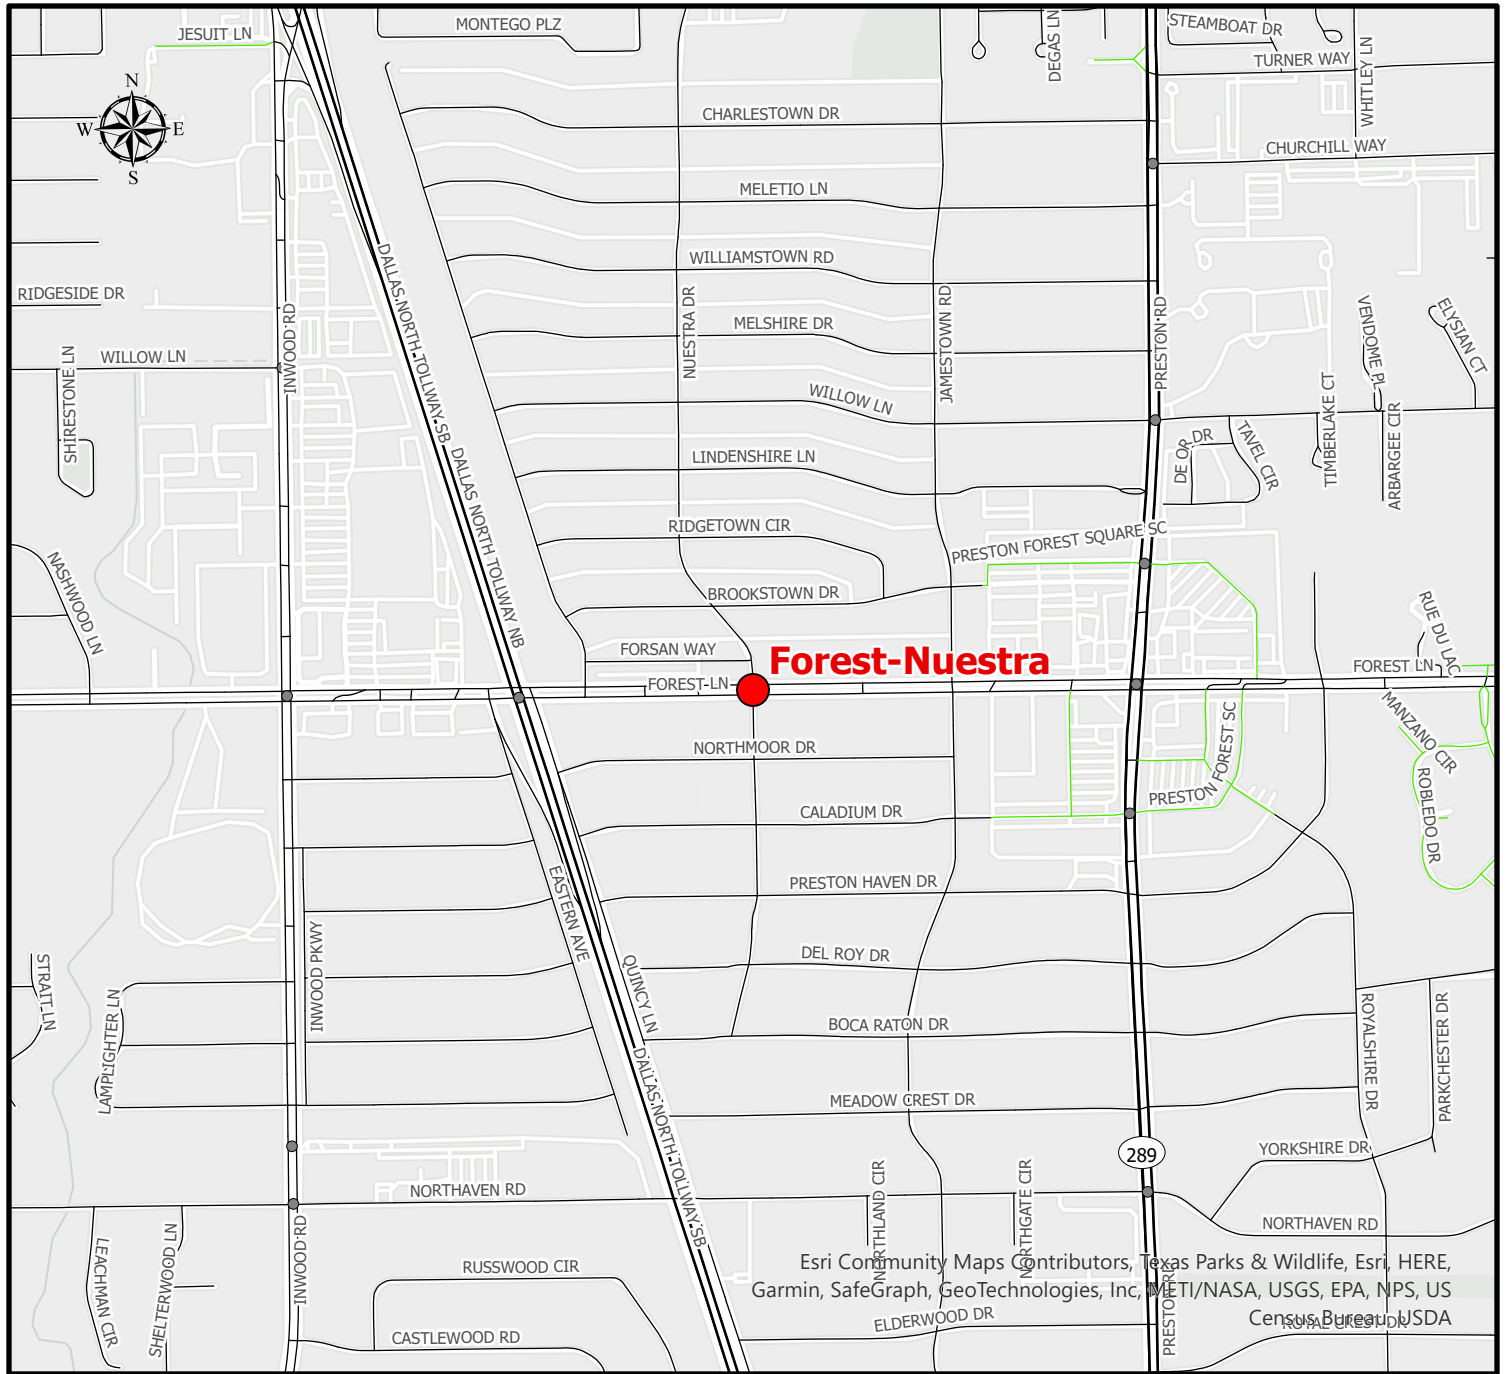

Forest Lane and Nuestra Drive Warranted Traffic Signal

- Project Location
- ◻ Dallas

Council District 13

Esri Community Maps Contributors, Texas Parks & Wildlife, Esri, HERE, Garmin, SafeGraph, GeoTechnologies, Inc., METI/NASA, USGS, EPA, NPS, US Census Bureau, USDA