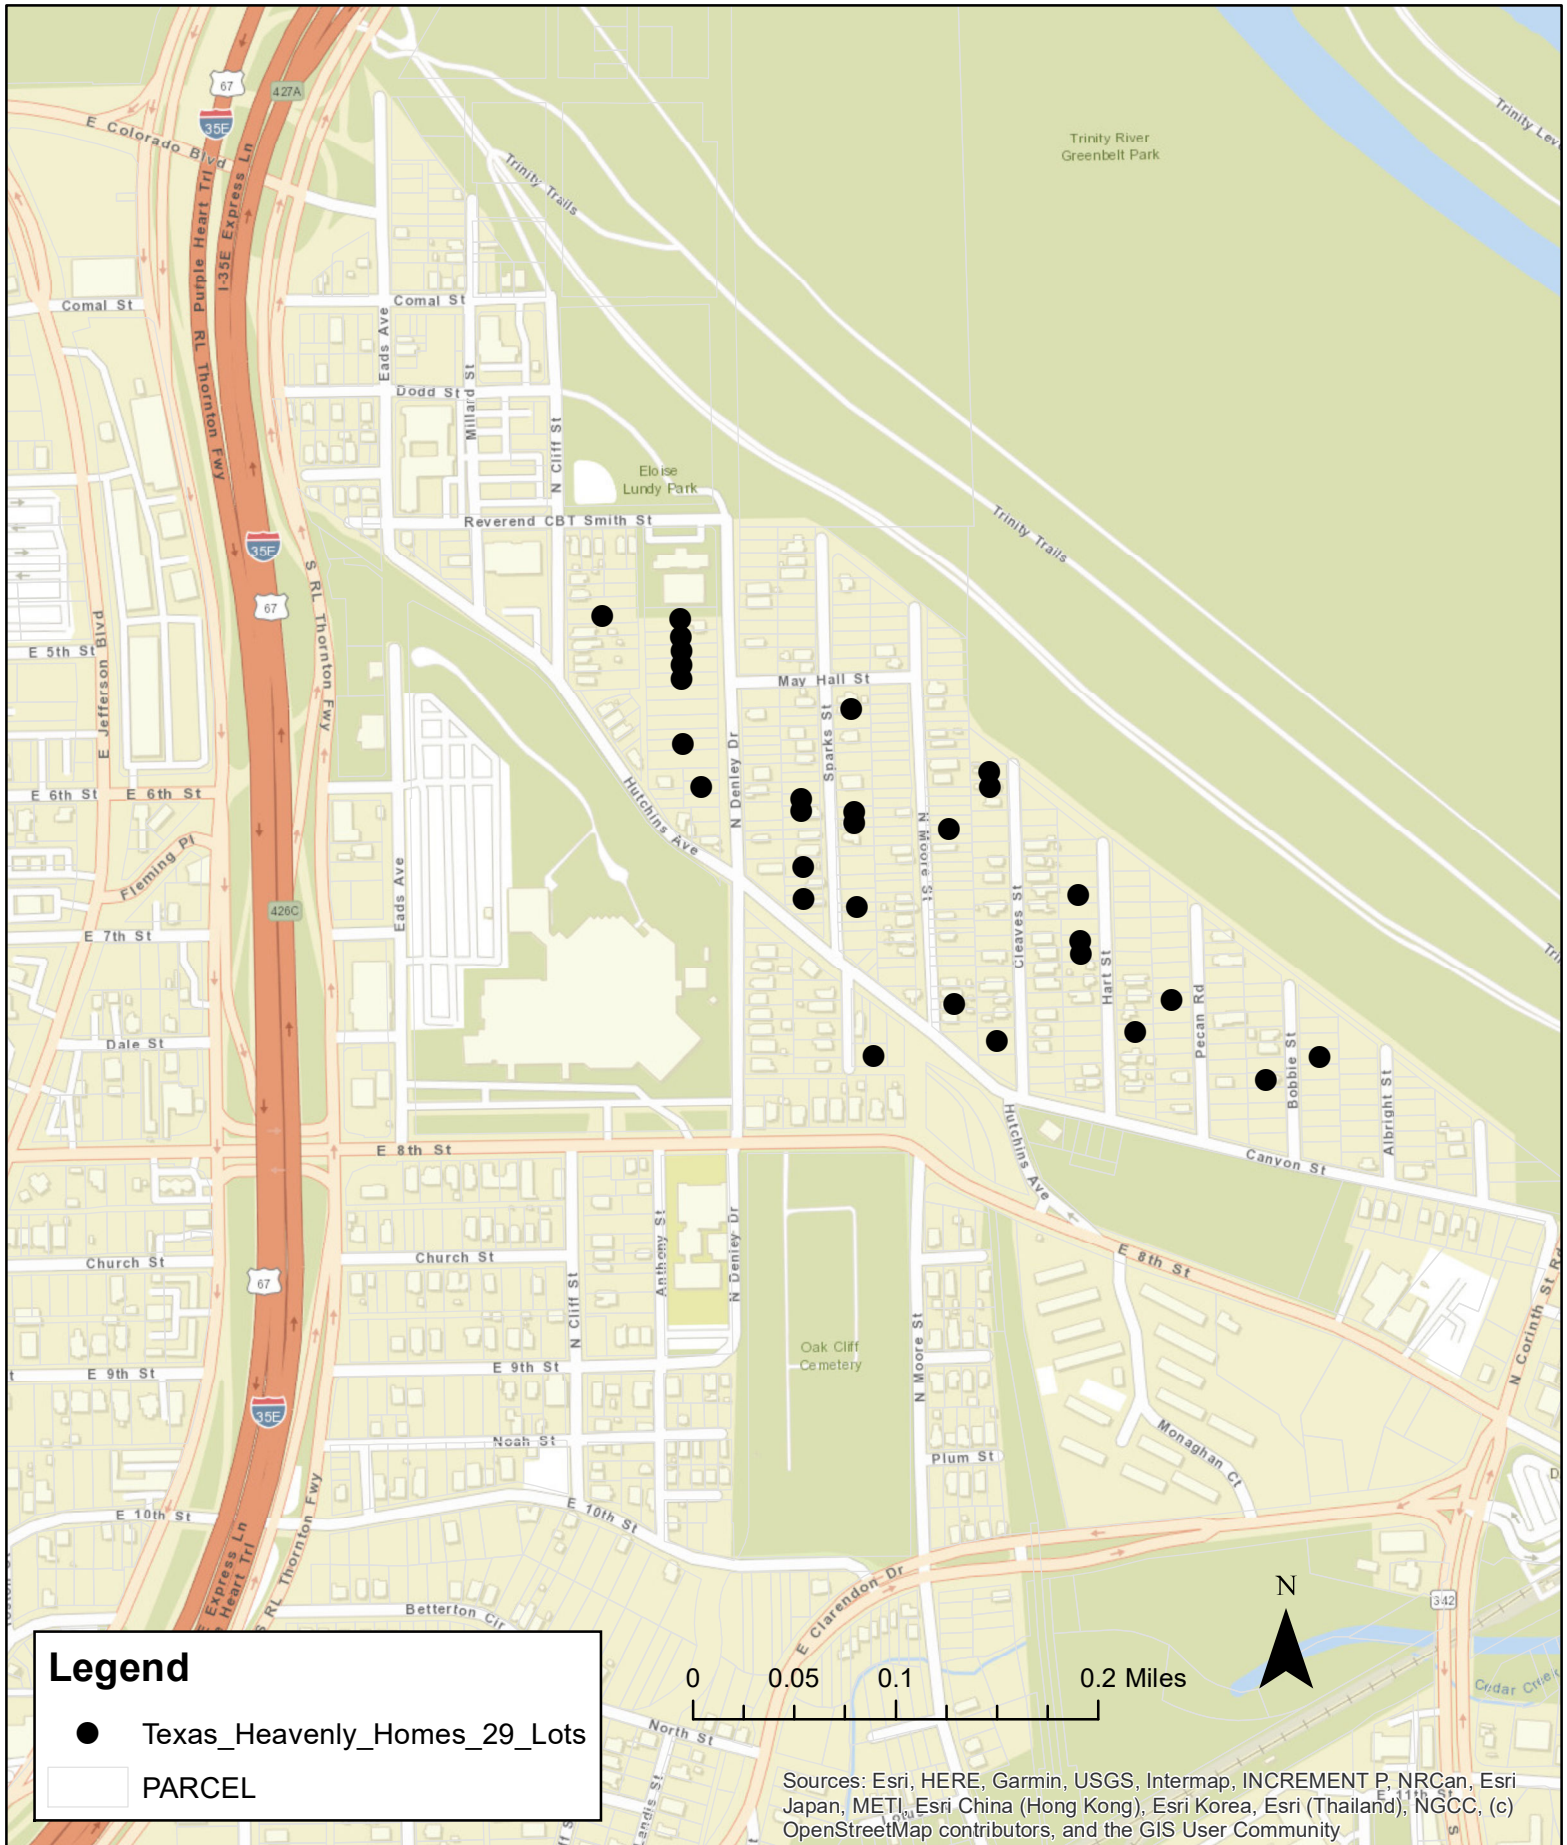

Texas Heavenly Homes NOFA Application Map

The Bottom Neighborhood 29 Land Transfer Lots

Sources: Esri, HERE, Garmin, USGS, Intermap, INCREMENT P, NRCan, Esri Japan, METI, Esri China (Hong Kong), Esri Korea, Esri (Thailand), NGCC, (c) OpenStreetMap contributors, and the GIS User Community