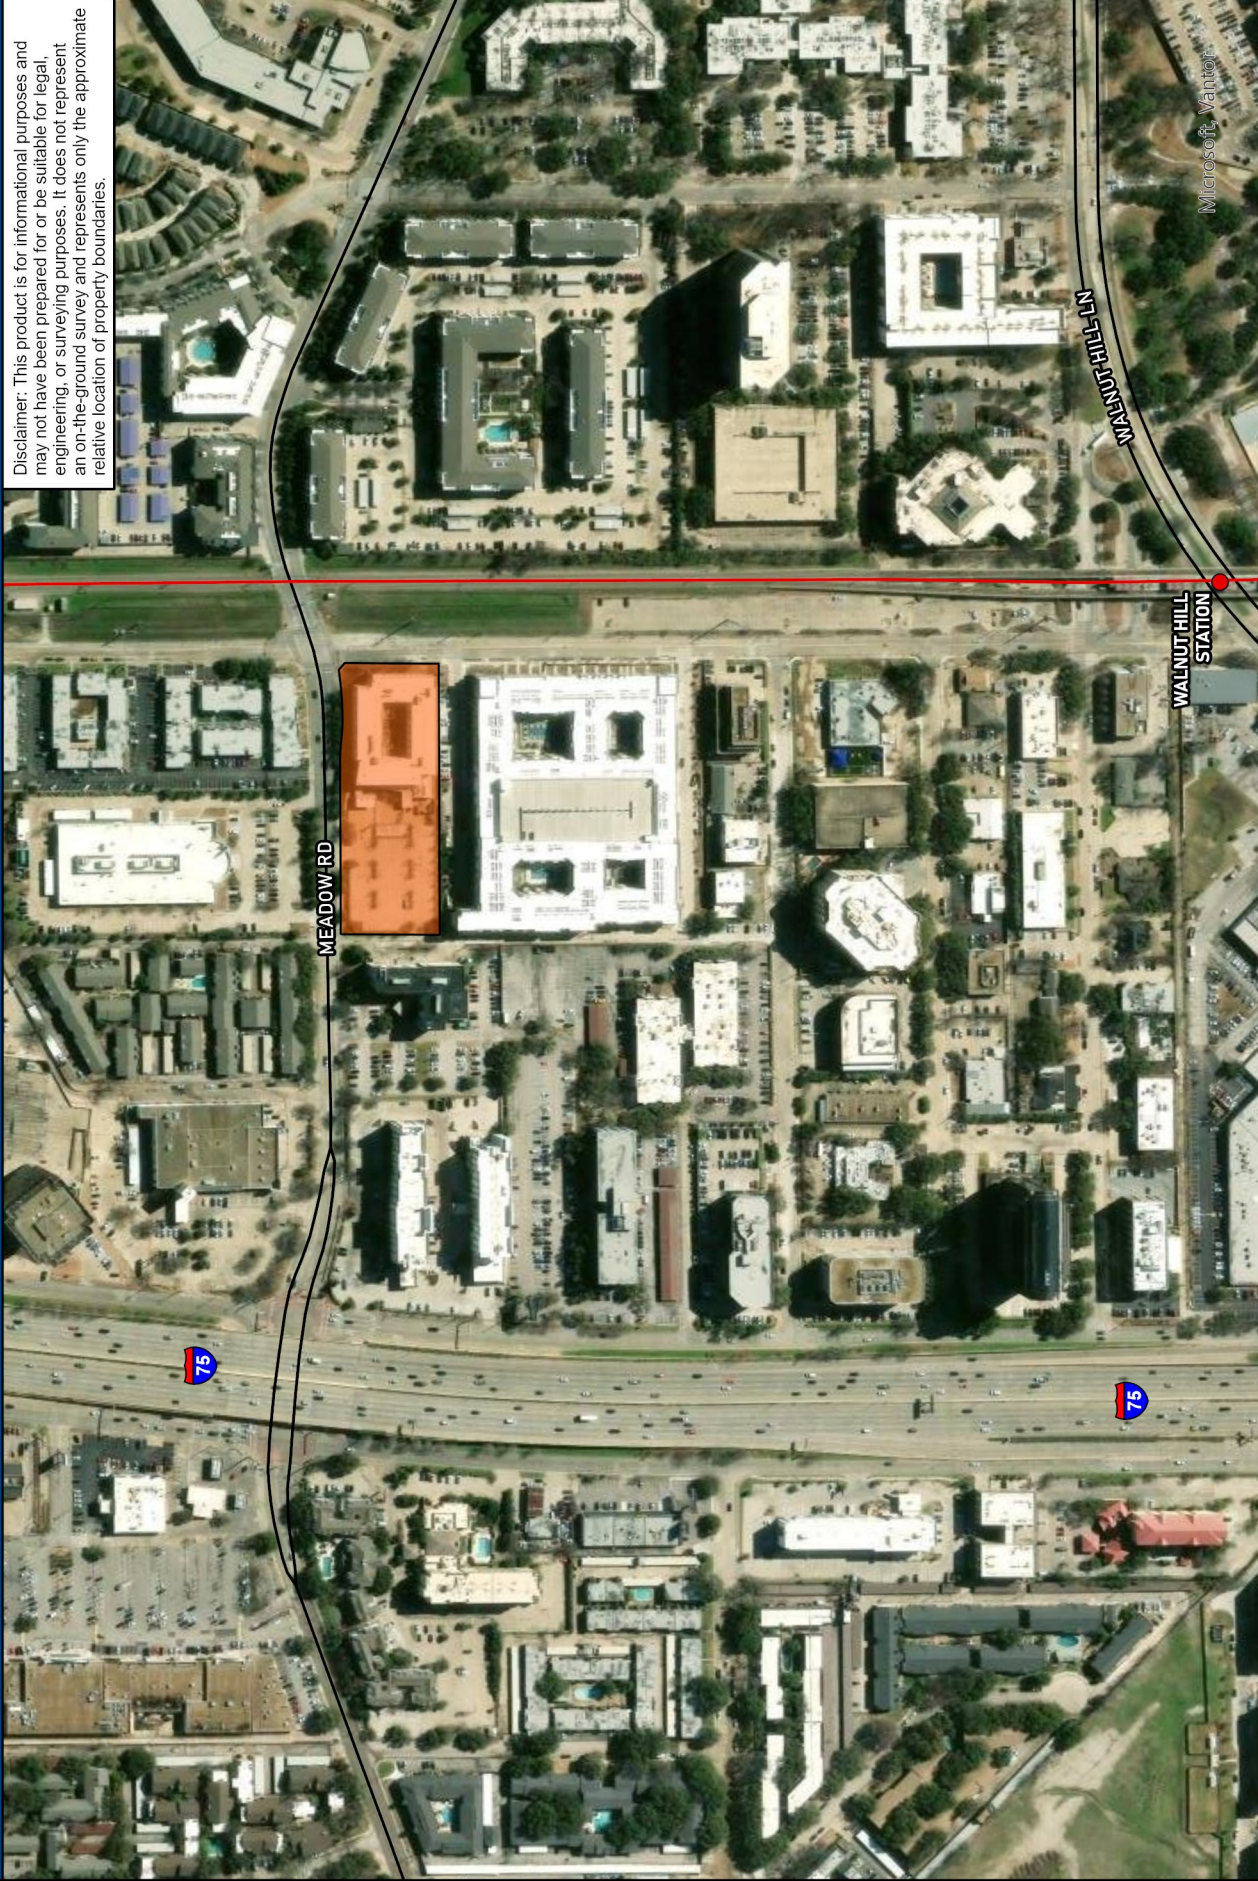

The Meadow Project Location Map

Disclaimer: This product is for informational purposes and may not have been prepared for or be suitable for legal, engineering, or surveying purposes. It does not represent an on-the-ground survey and represents only the approximate relative location of property boundaries.

- Legend**
- DART Red & Orange Line
 - Meadow Project Site
 - DART Light Rail Station