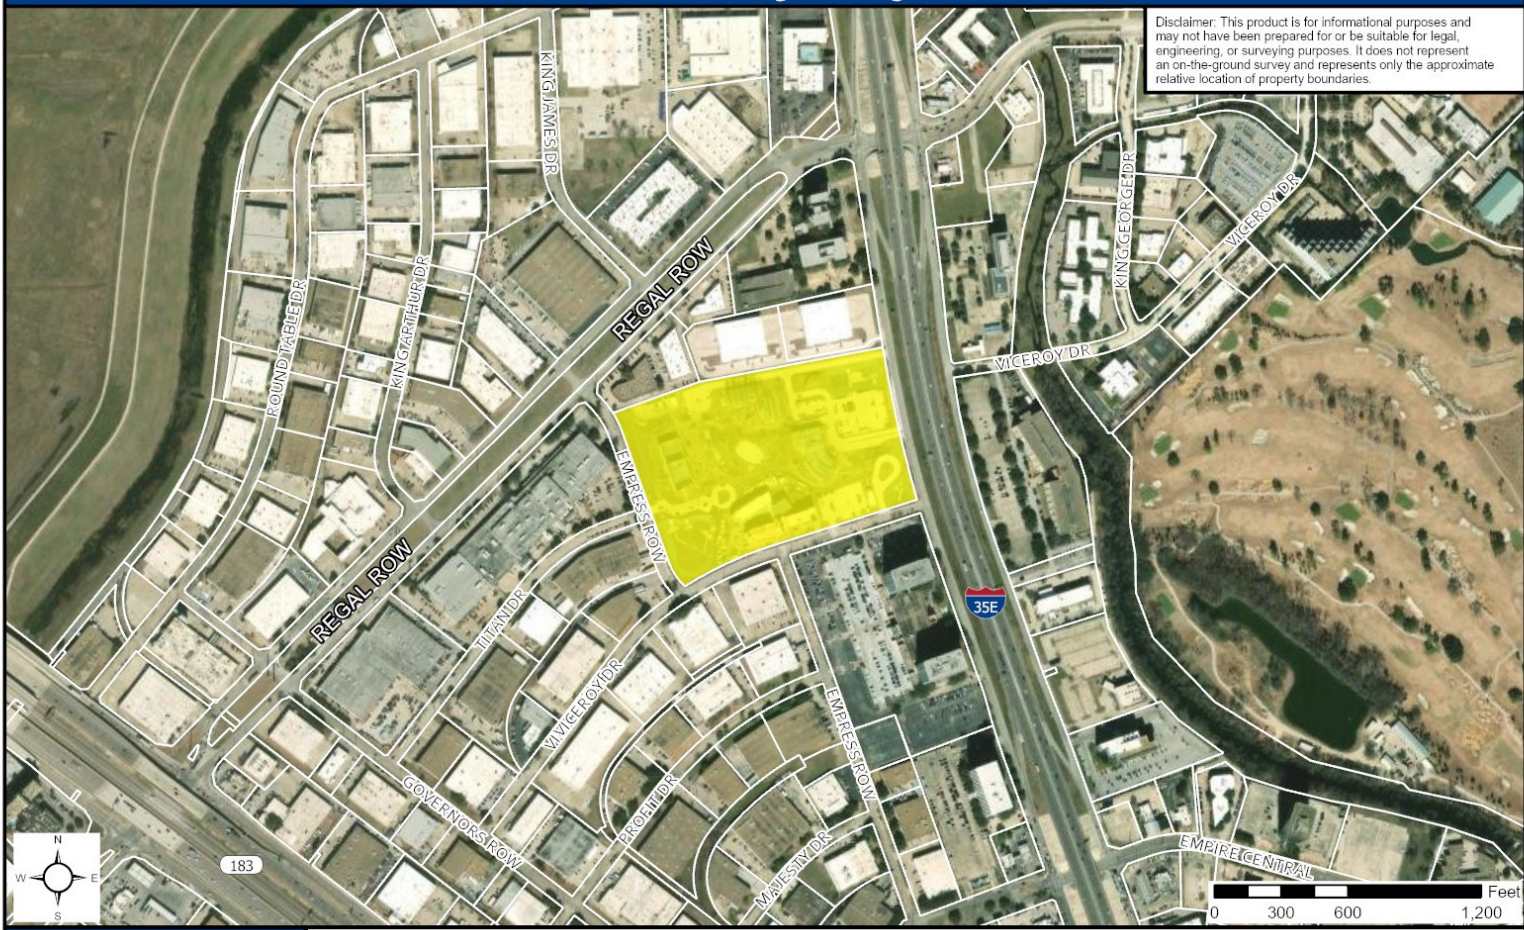

Salvation Army Project Site

Economic Development
City of Dallas
www.dallascodev.org
Created MM/DD/YYYY; Updated 5/26/2026 2:06 PM
Salvation Army Project Site by ridvan.kirimli

Legend

- Salvation Army Project Site
  8625 N Stemmons Freeway in Dallas, Texas
- Tax Parcel - 2025
- Highways
- Major Streets
- Streets

Source: City of Dallas, 2026, DART, 2026, DCAD, 2025.