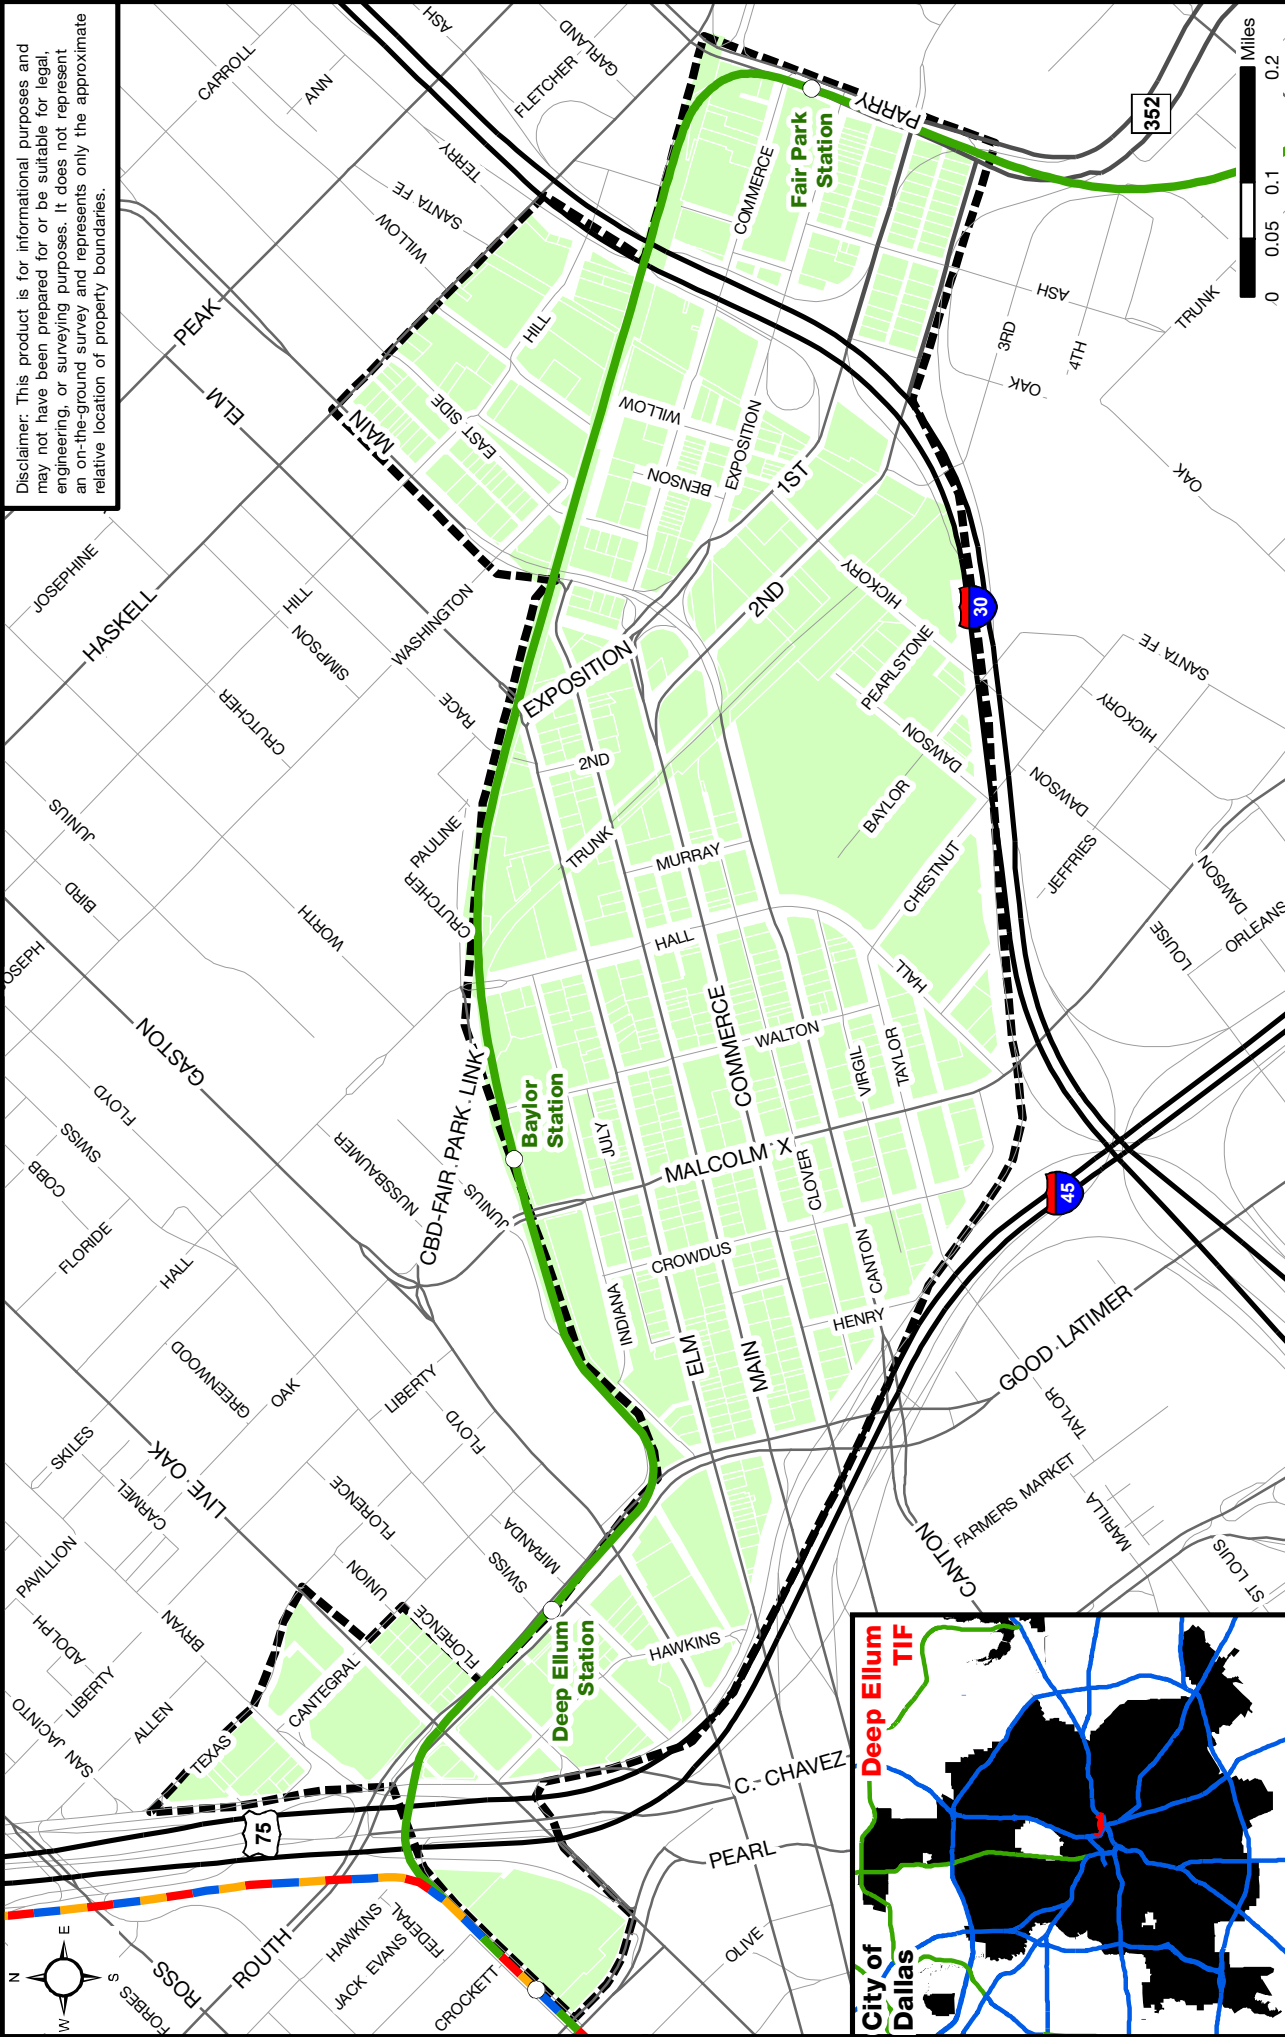

# Deep Ellum TIF District

Disclaimer: This product is for informational purposes and may not have been prepared for or be suitable for legal, engineering, or surveying purposes. It does not represent an on-the-ground survey and represents only the approximate relative location of property boundaries.

## Legend

- Deep Ellum TIF Parcels
- Deep Ellum TIF Boundary
- Rail Station
- DART Green Line
- Freeway or Tollway
- Highway
- Arterial
- Local Road

**DALLAS ECONOMIC DEVELOPMENT**  
 Research & Information Division  
 214.670.1685  
 dallas-ecodev.org

Created 3.12.10, Last Updated 9.19.14 - TIF\_DeepEllum.TCG  
 Source: Parcel Data - DCAD, 2014; All Other Data - City of Dallas, 2014