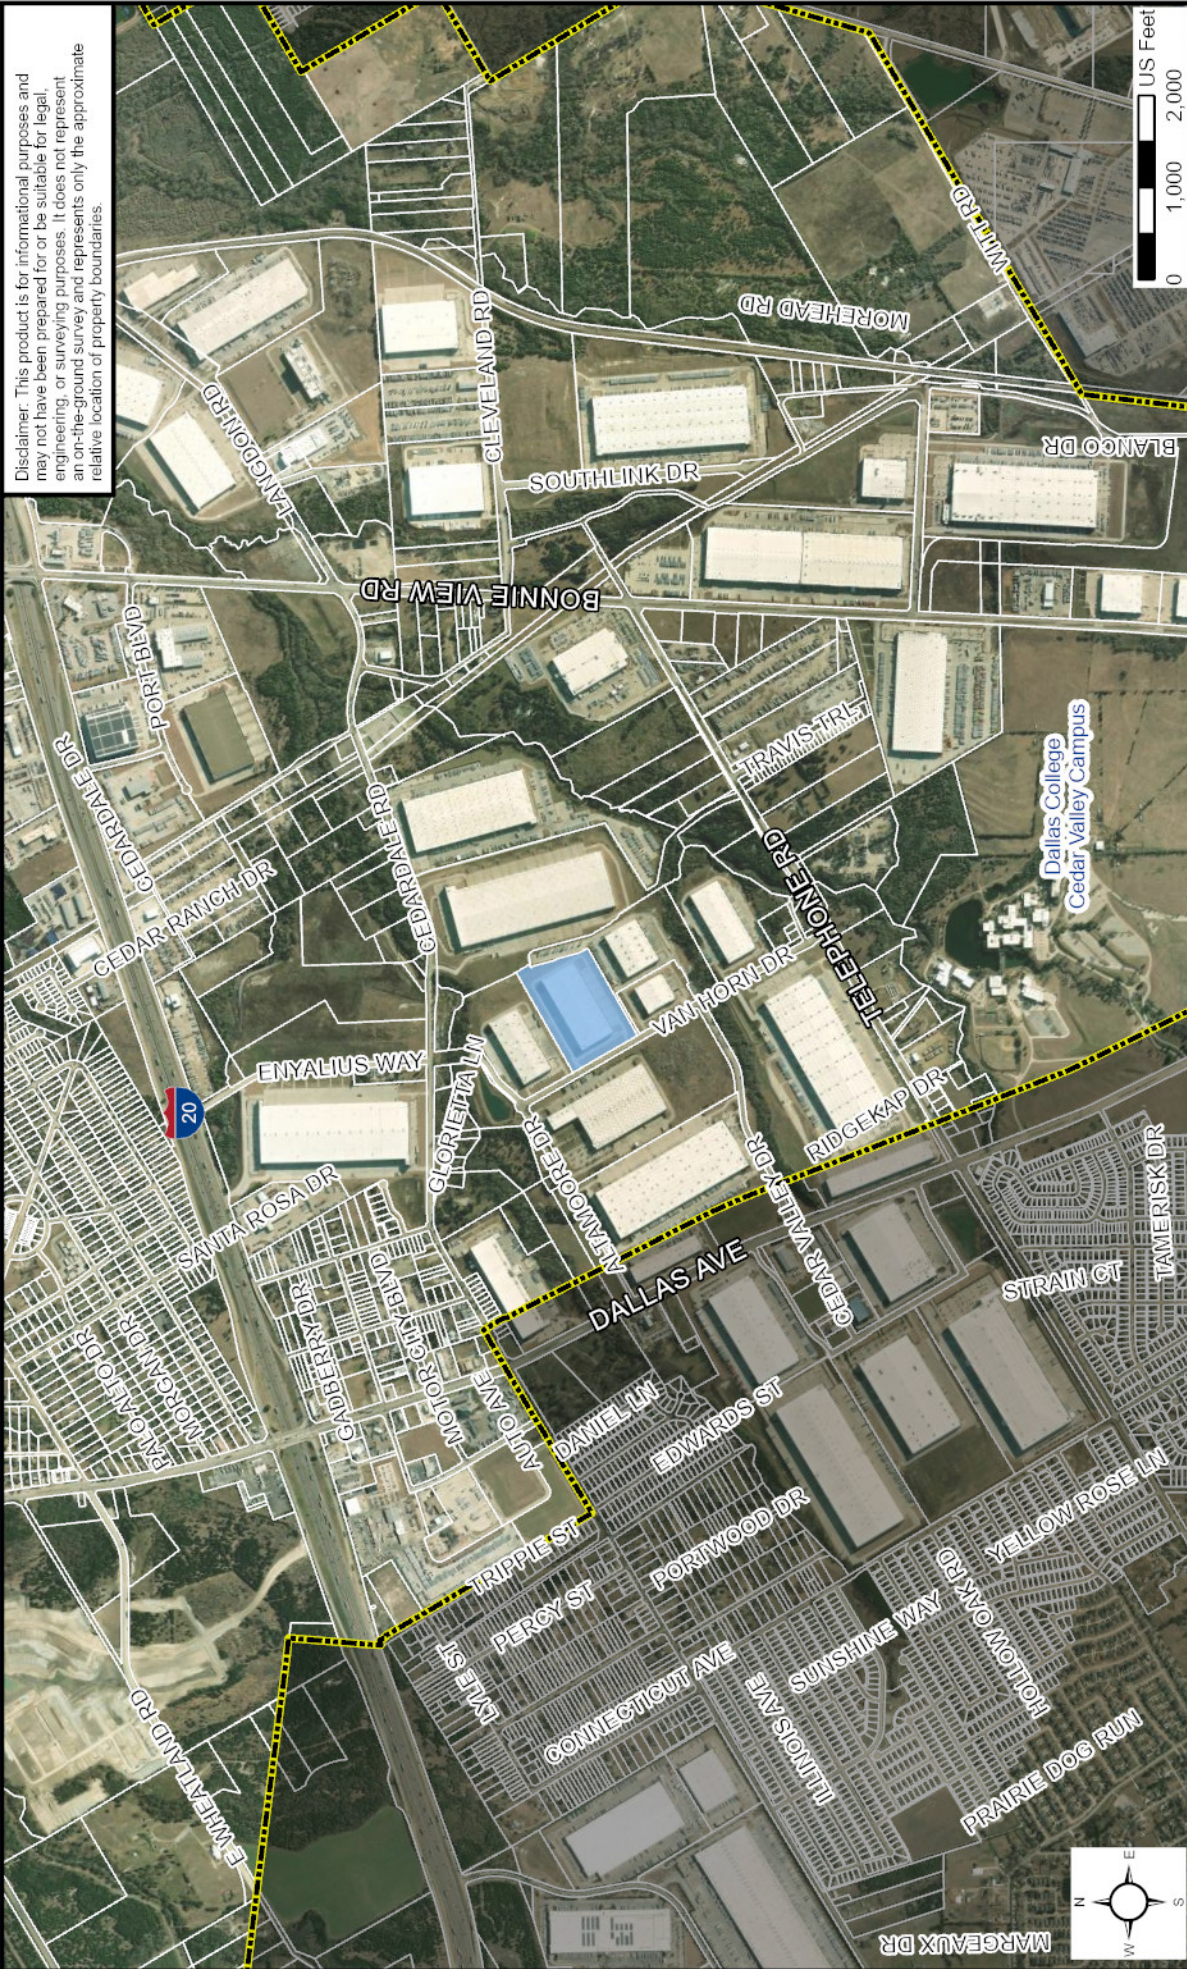

9078 Van Horn Dr, Dallas, TX 75241 - Exhibit A

Disclaimer: This product is for informational purposes and may not have been prepared for or be suitable for legal, engineering, or surveying purposes. It does not represent an on-the-ground survey and represents only the approximate relative location of property boundaries.

- Legend**
- Tax Parcel - 2025
 - Major Streets
 - Streets

9078 Van Horn Dr, Dallas, TX 75241

City of Dallas

Source: City of Dallas, 2026; DART, 2026; DCAD, 2025.

Economic Development
City of Dallas

www.dallascodex.org
Created 05/21/2026, Updated 5/22/2026 10:16 AM
9078 Van Horn Dr, Dallas, TX 75241 by reivan.kirent